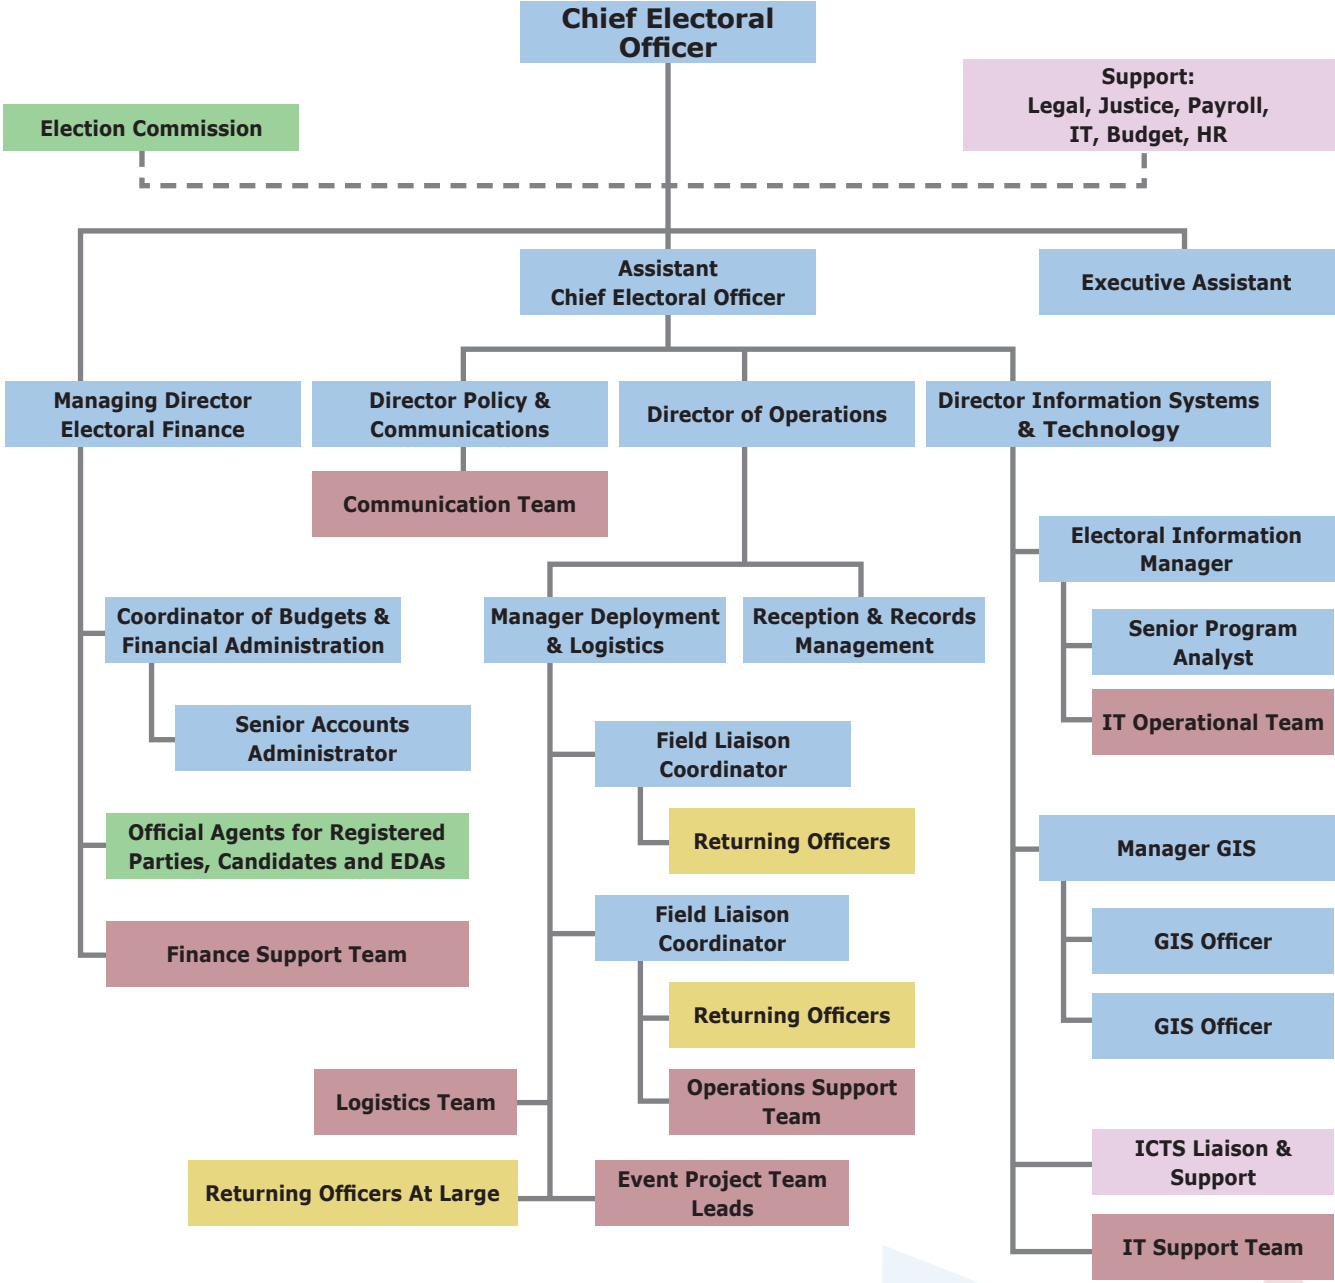

# Elections Nova Scotia Organizational Chart

Full Time Employee
Event Teams
Returning Officers
Political
Government Support