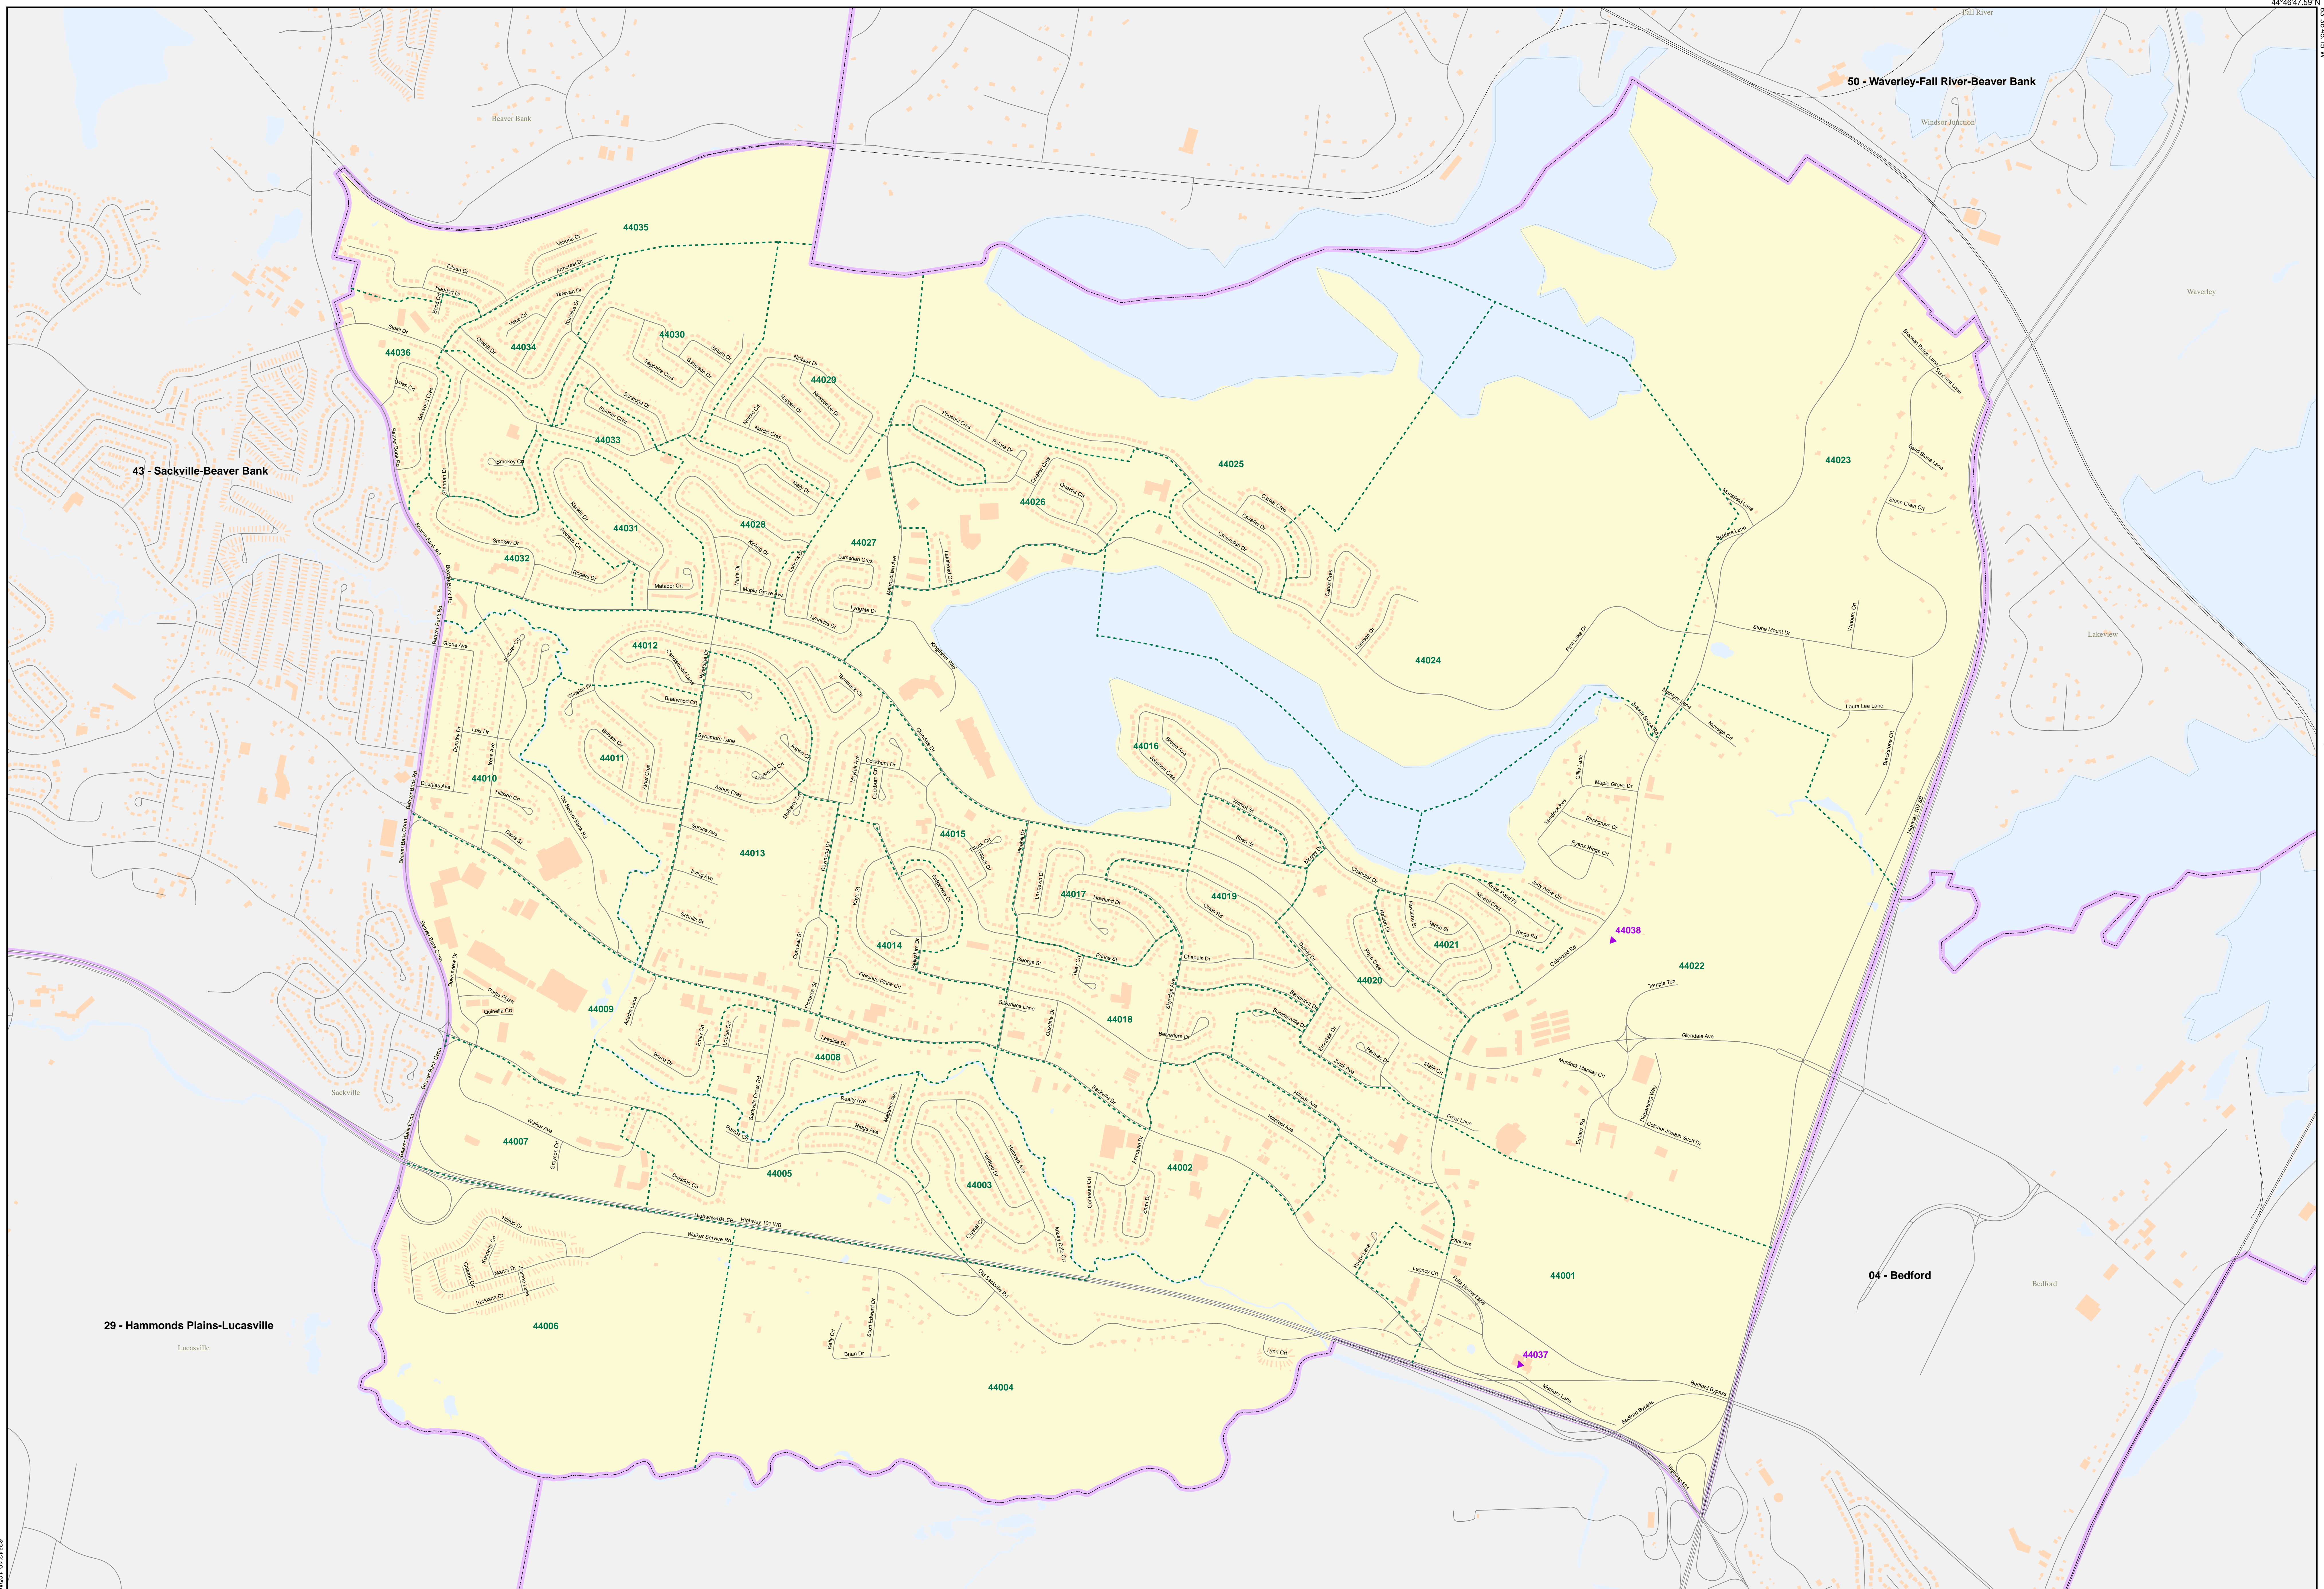

Electoral District of Sackville-Cobequid

MJD/BL/EP/09

ENS July 16, 2013

Legend

	2012 Electoral District Boundary		Electoral District
	Polling Division Boundary		Park / Wilderness Area
	Highway - 100 Series / Trans Canada		Reserve
	Secondary Highway		Lake / Ocean
	Road		Buildings
	County Boundary		Individual Polling Division
	Railroad		
	Airport		
	River