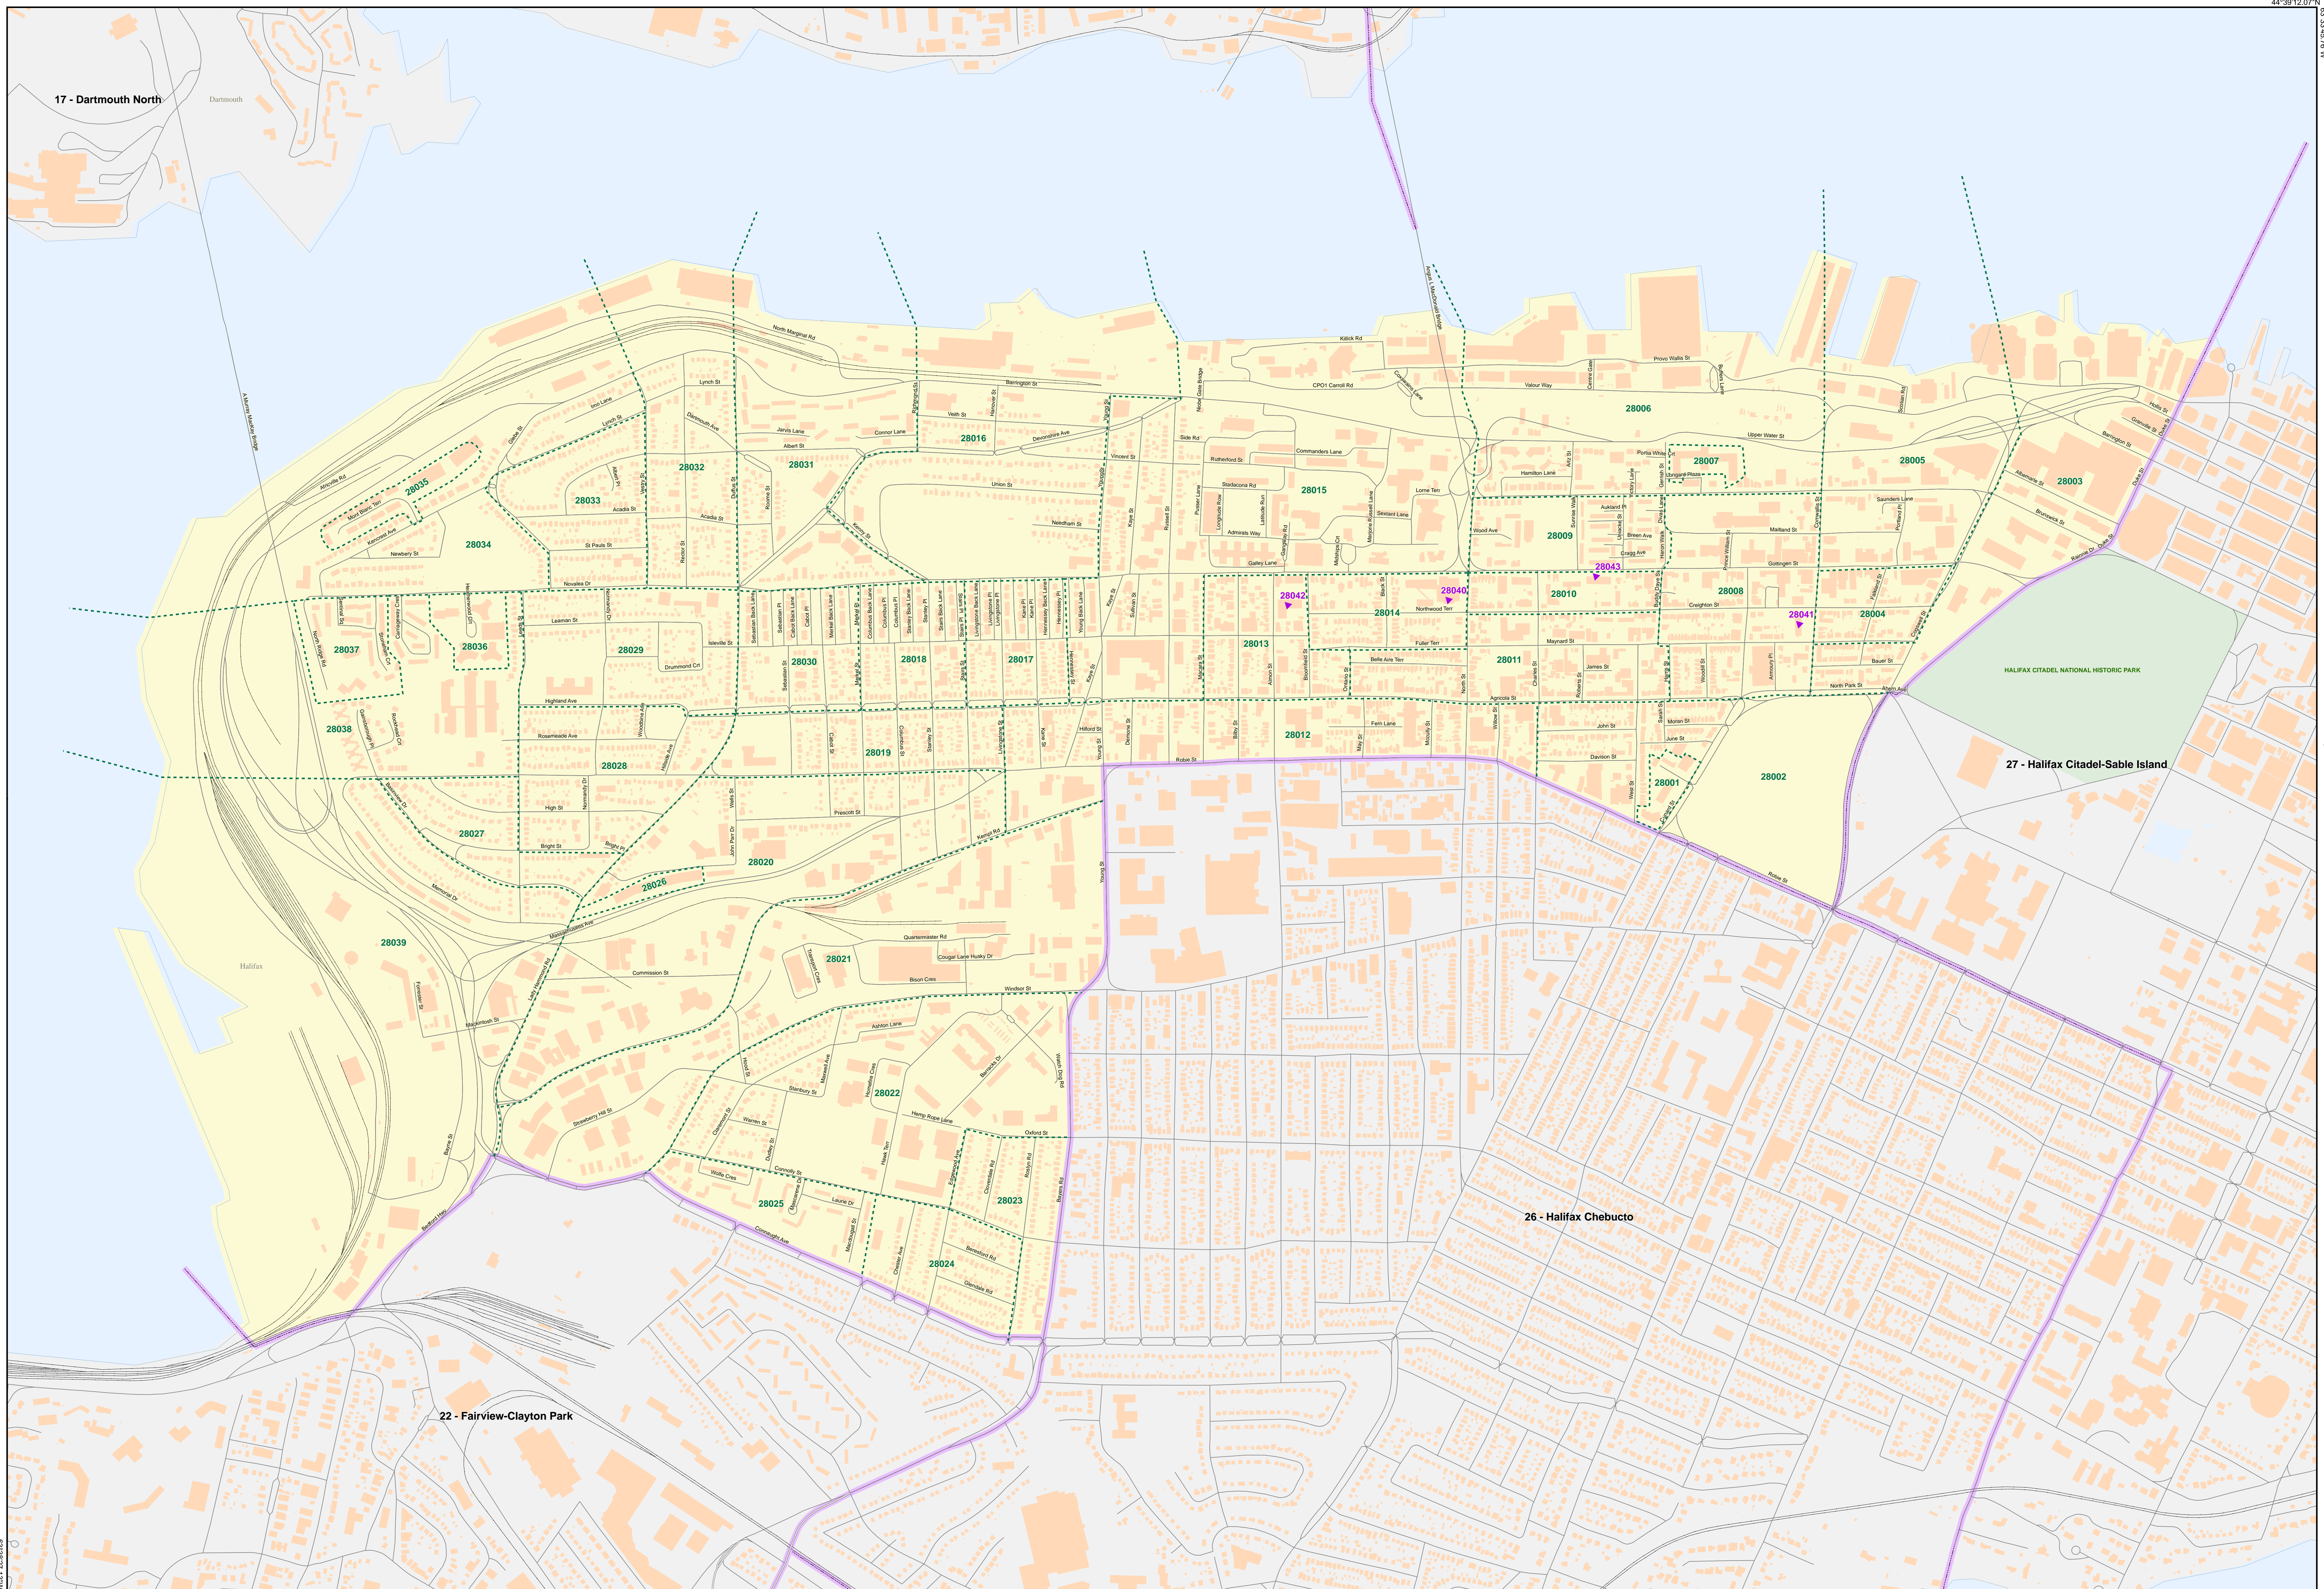

Electoral District of Halifax Needham

44°39'46.15"N

44°39'12.07"W

ENS July 19, 2013

1. **Legend**
2. 2012 Electoral District Boundary
   - Polling Division Boundary
   - Highway - 100 Series / Trans Canada
   - Secondary Highway
   - Road
   - County Boundary
   - Railroad
   - Airport
   - River
   - Electoral District
   - Park / Wilderness Area
   - Reserve
   - Lake / Ocean
   - Buildings
   - Individual Polling Division