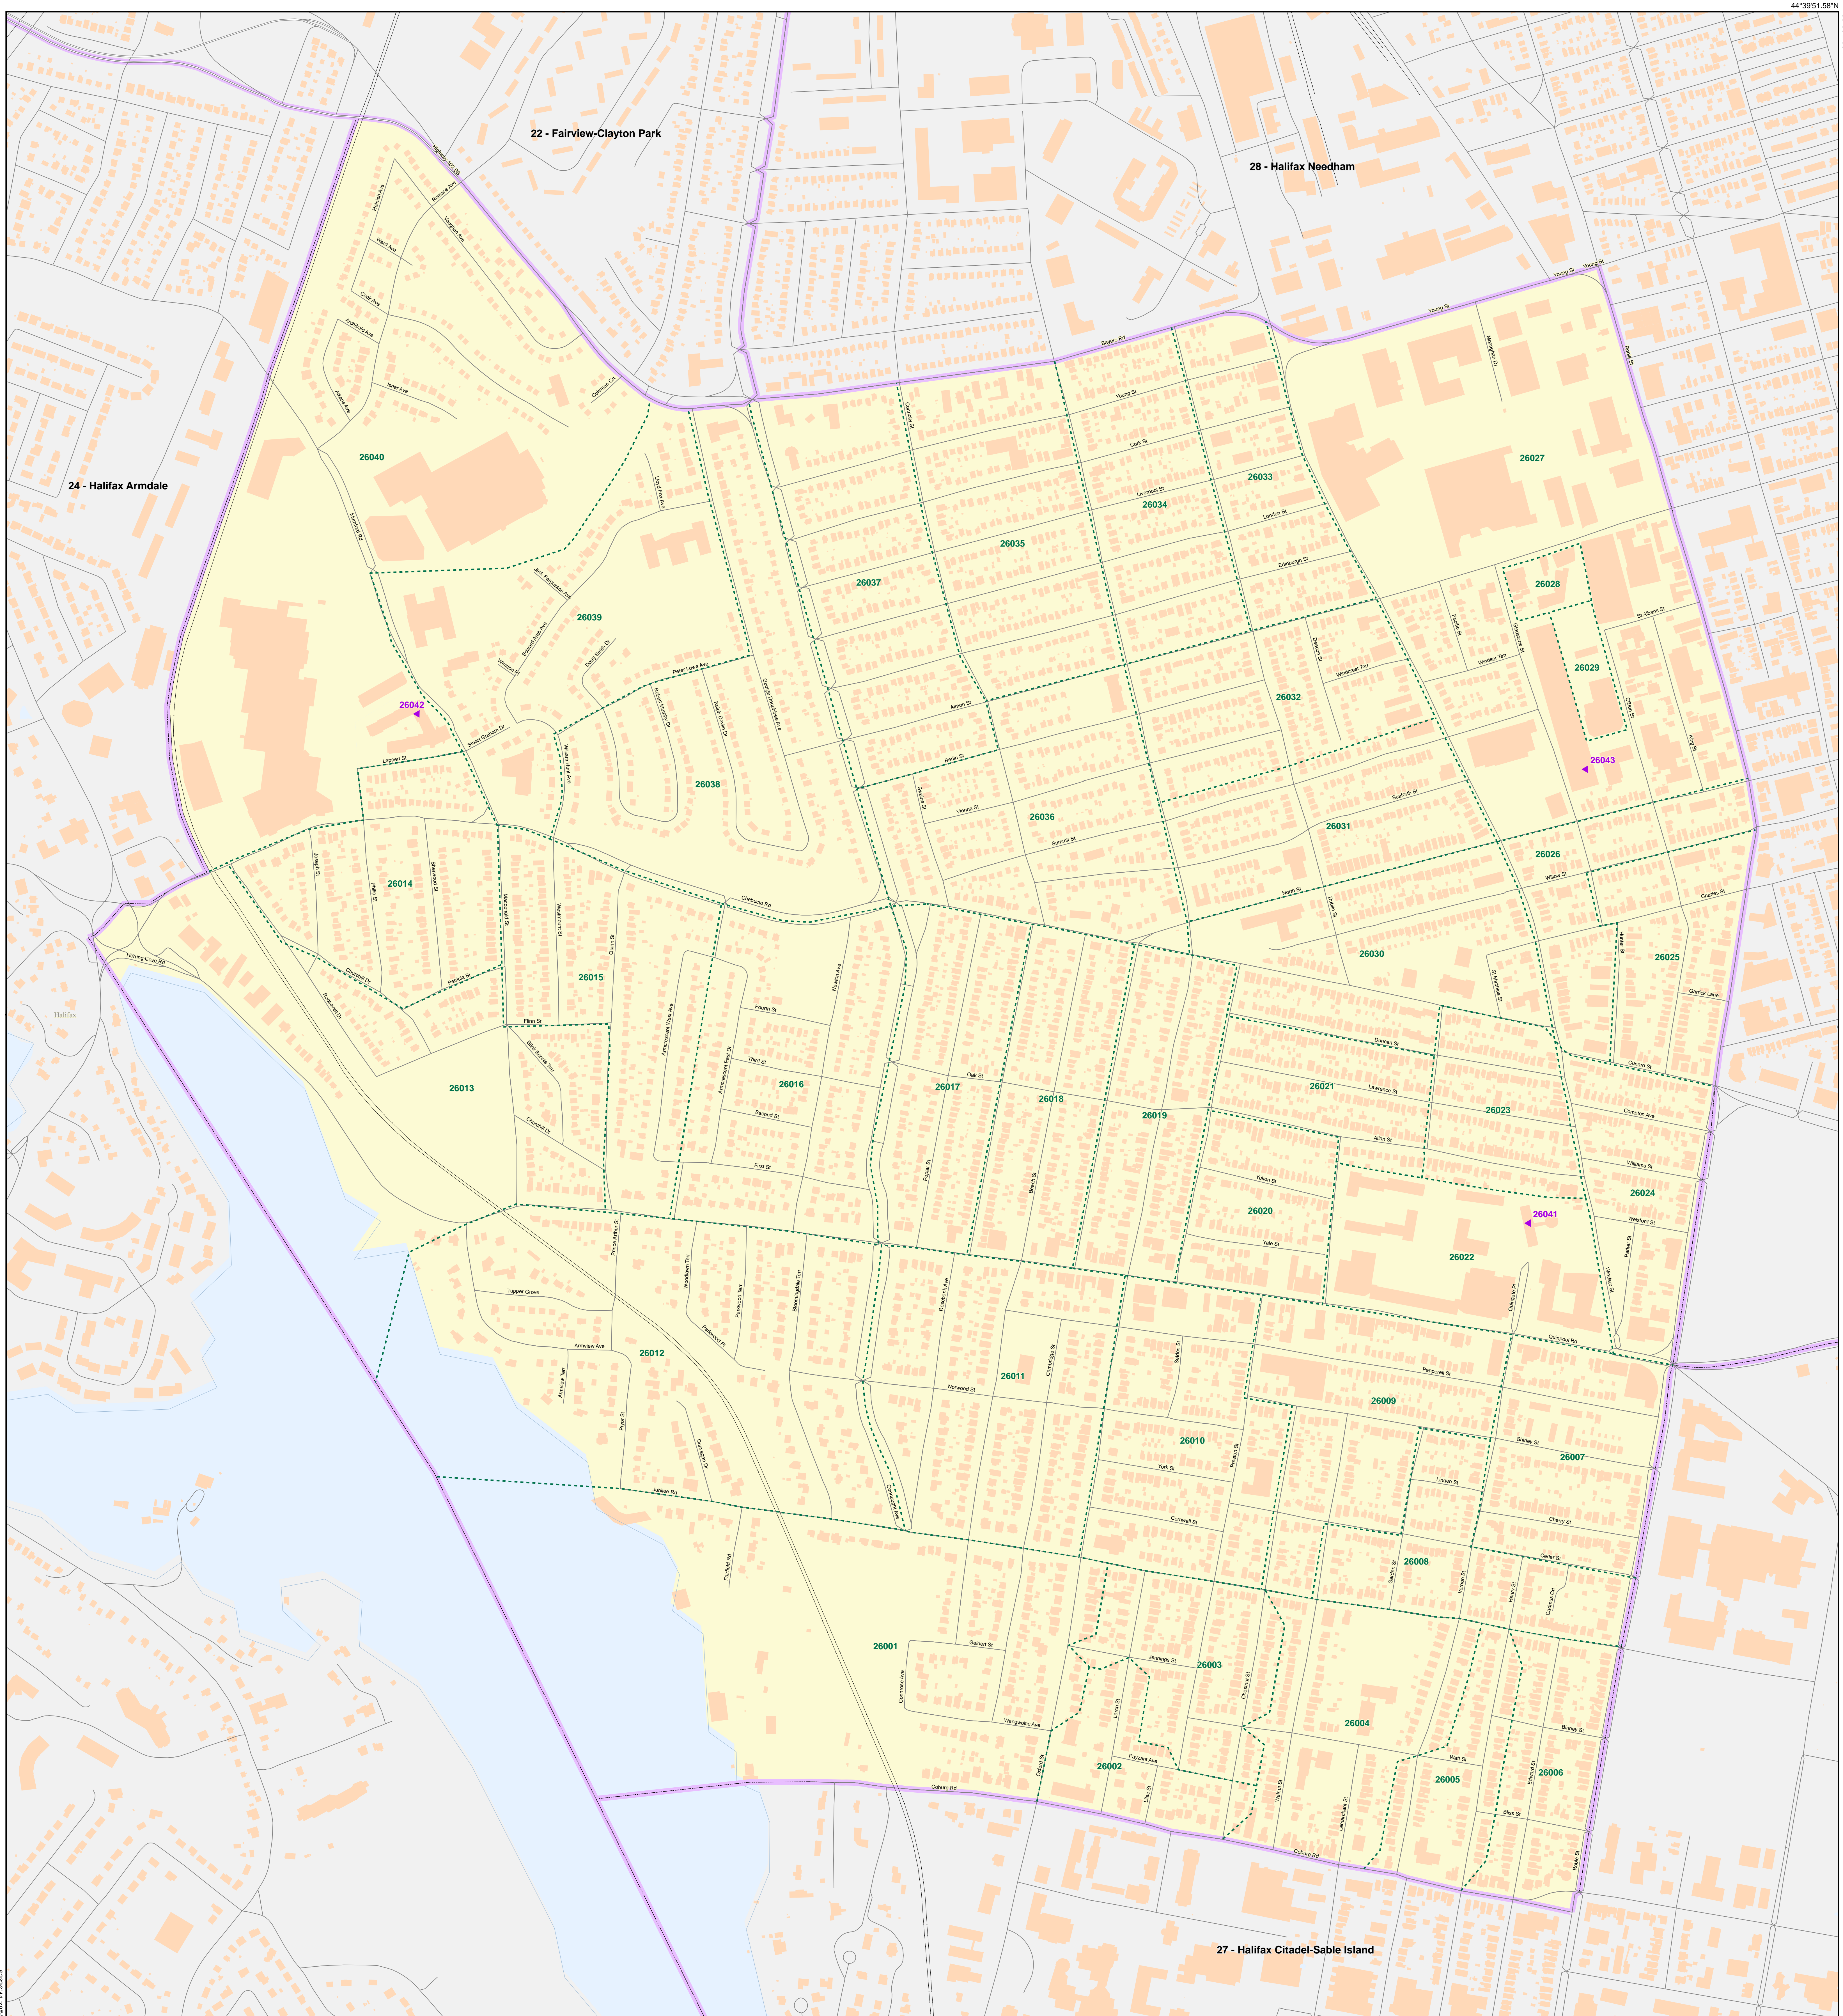

Electoral District of Halifax Chebucto

<p>Legend</p> <ul style="list-style-type: none"> — 2012 Electoral District Boundary - - - Polling Division Boundary — Highway - 100 Series / Trans Canada — Secondary Highway — Road — County Boundary — Railroad — Airport — River Electoral District Park / Recreational Area Reserve Lake / Ocean Buildings ▲ Individual Polling Division 	
--	--

44°37'40.80"N

ENS, July 16, 2013

44°39'51.58"N

44°39'51.58"N