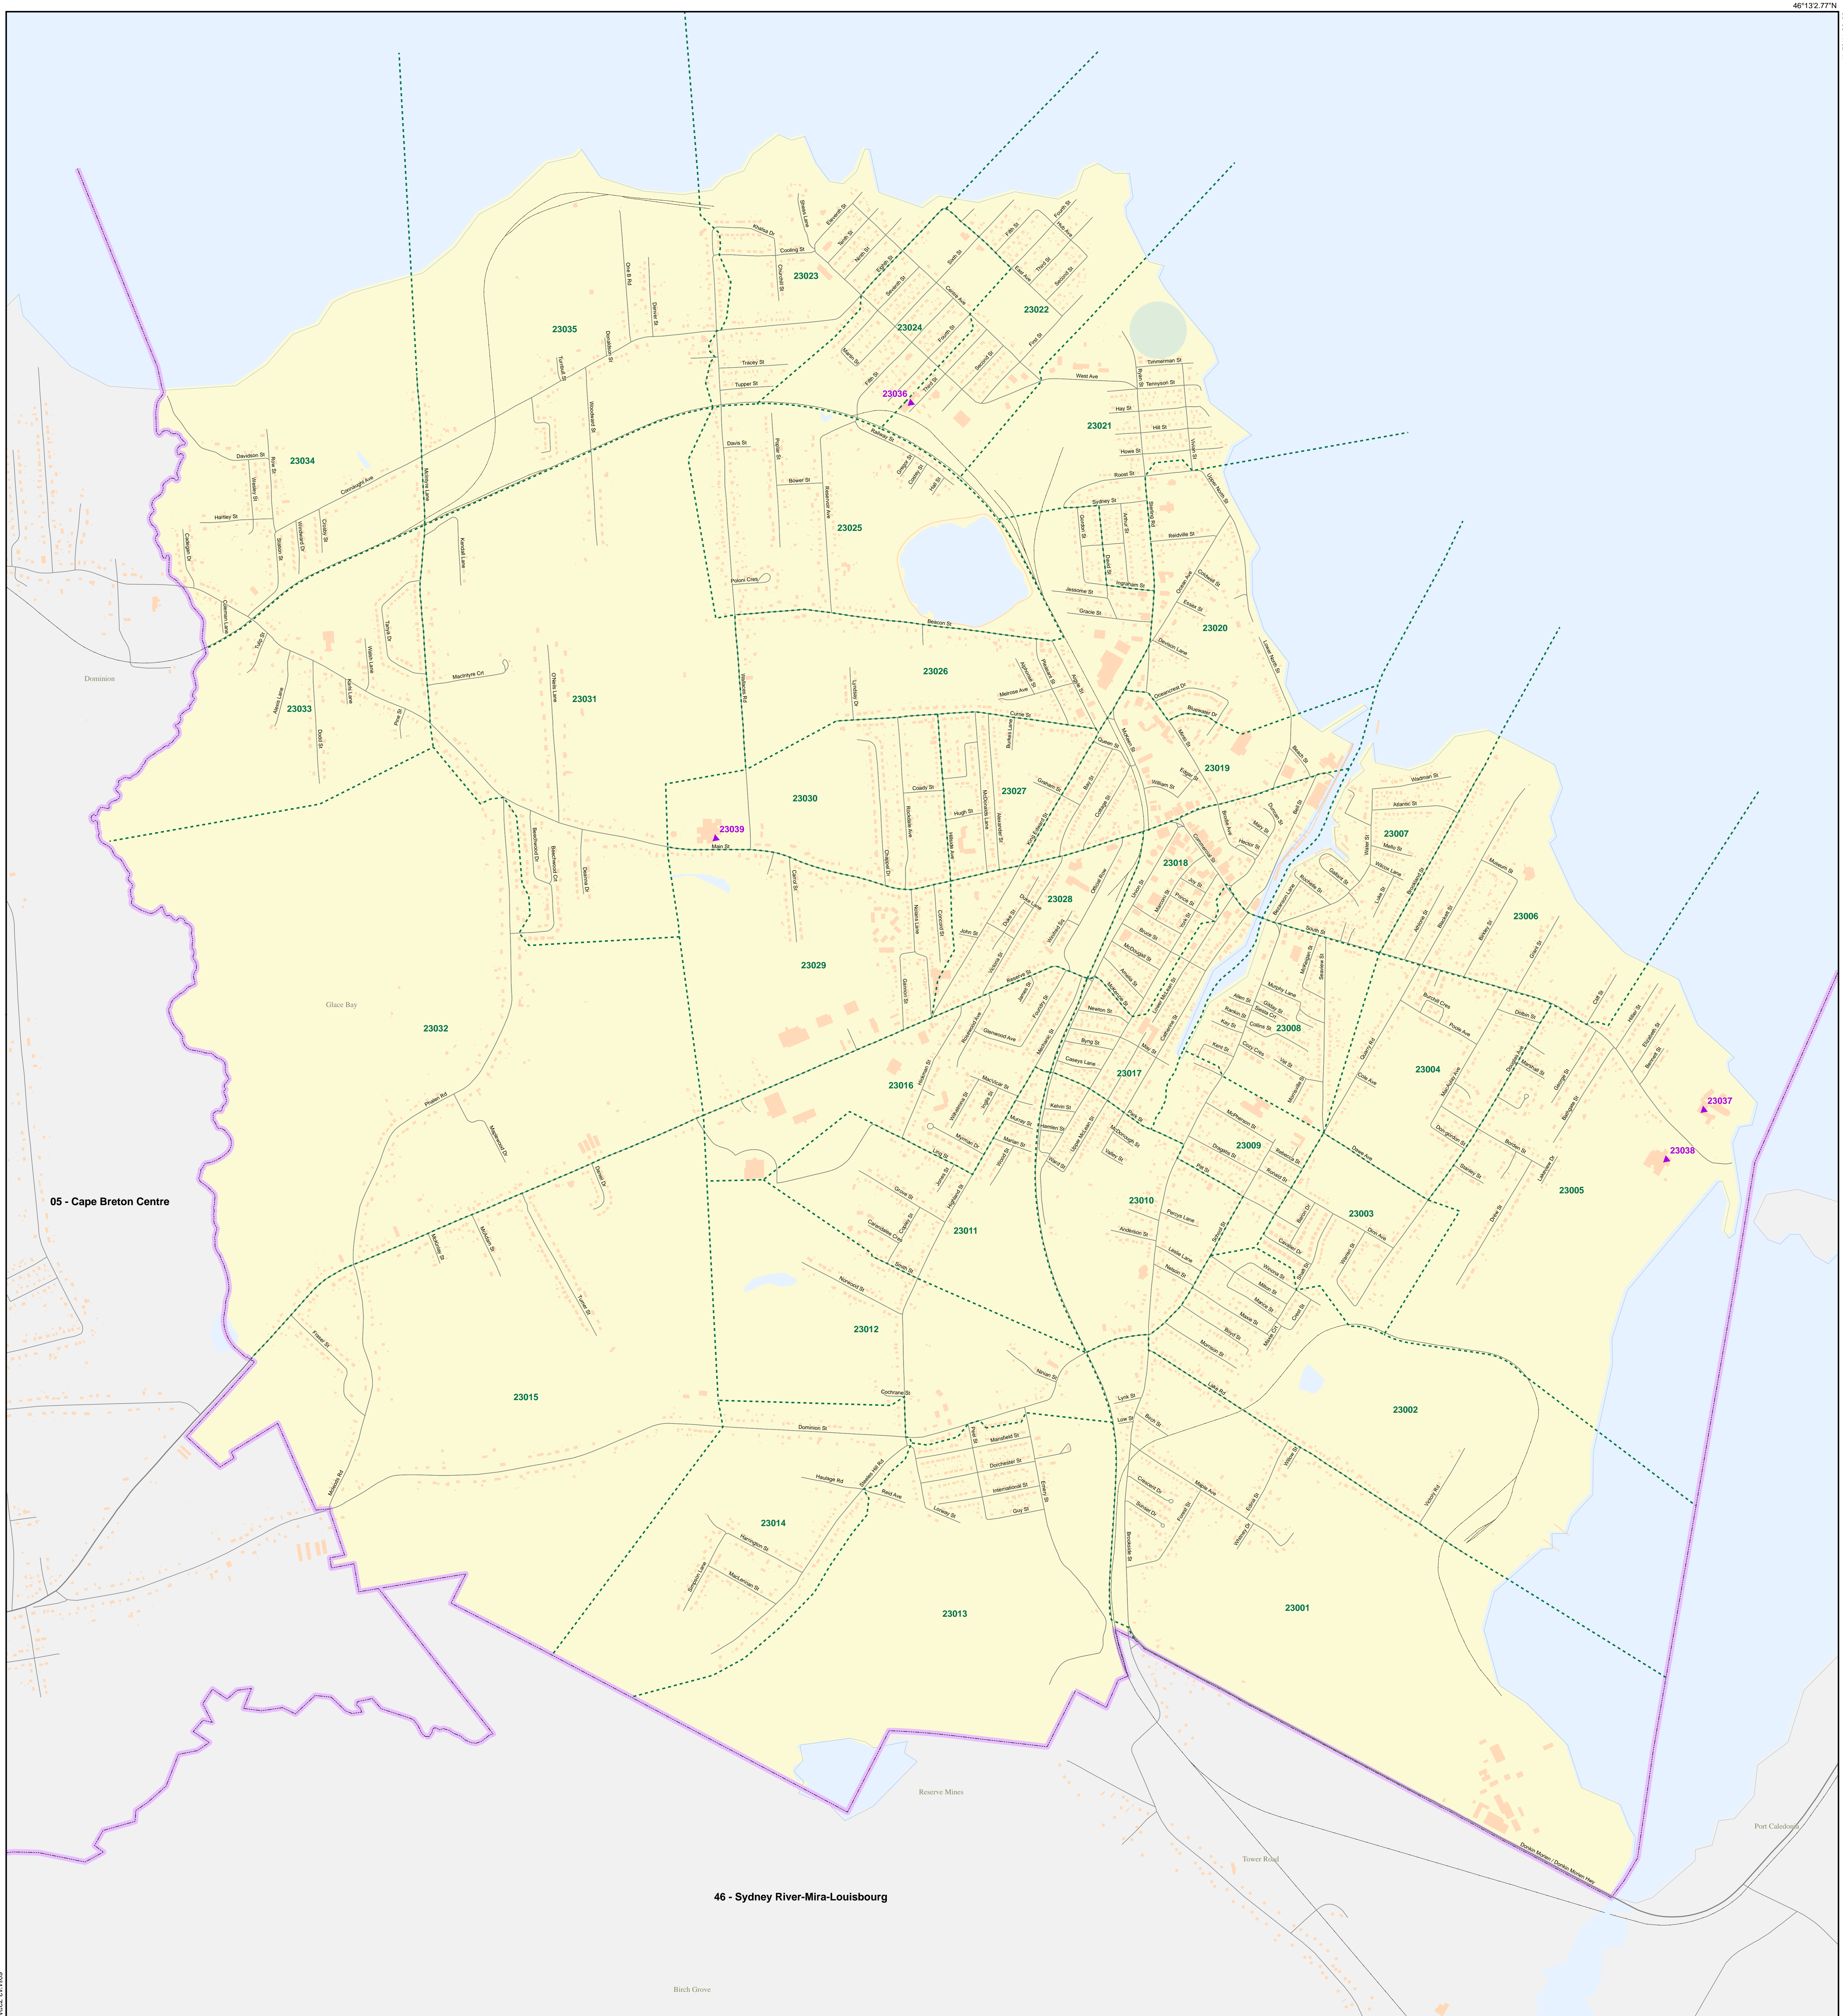

Electoral District of Glace Bay

05 - Cape Breton Centre

46 - Sydney River-Mira-Louisbourg

46°11'31.27"N

ENS, July 22, 2013