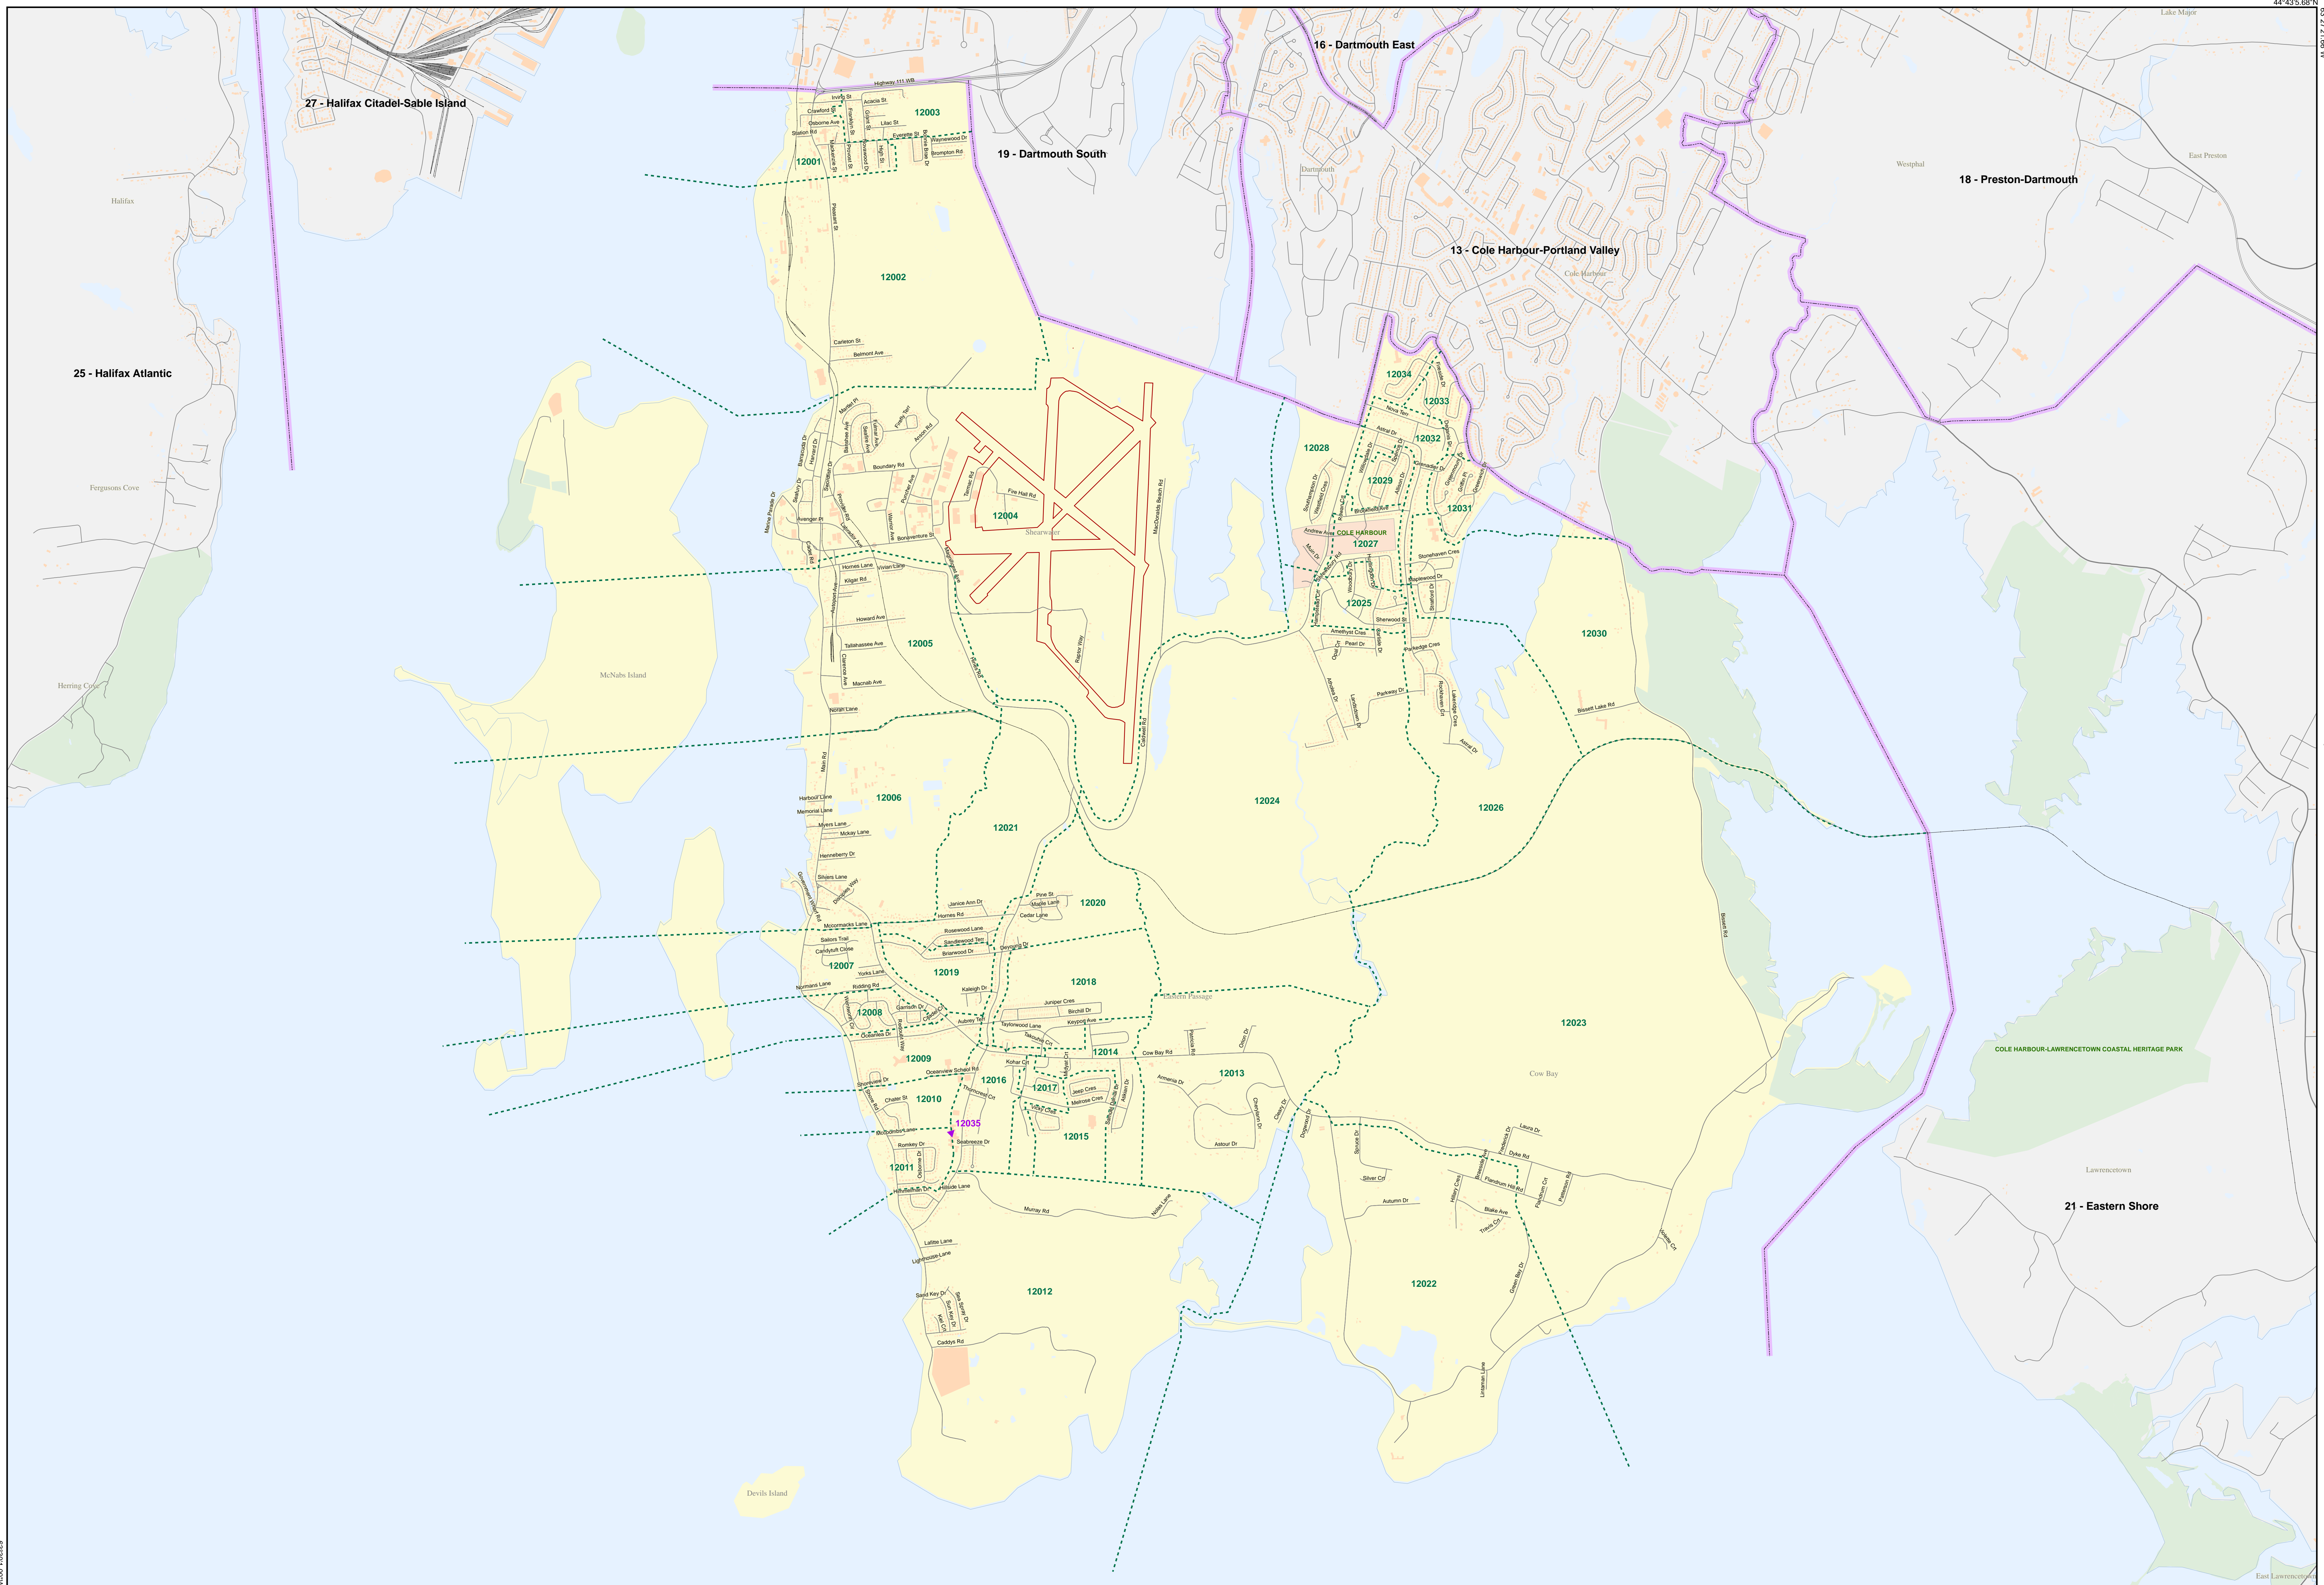

Electoral District of Cole Harbour-Eastern Passage

MUMD 126259

ENS July 16 2013

Legend

- 2012 Electoral District Boundary
- Polling Division Boundary
- Highway - 100 Series / Trans Canada
- Secondary Highway
- Road
- County Boundary
- Railroad
- Airport
- River
- Electoral District
- Park / Wilderness Area
- Reserve
- Lake / Ocean
- Buildings
- Individual Polling Division