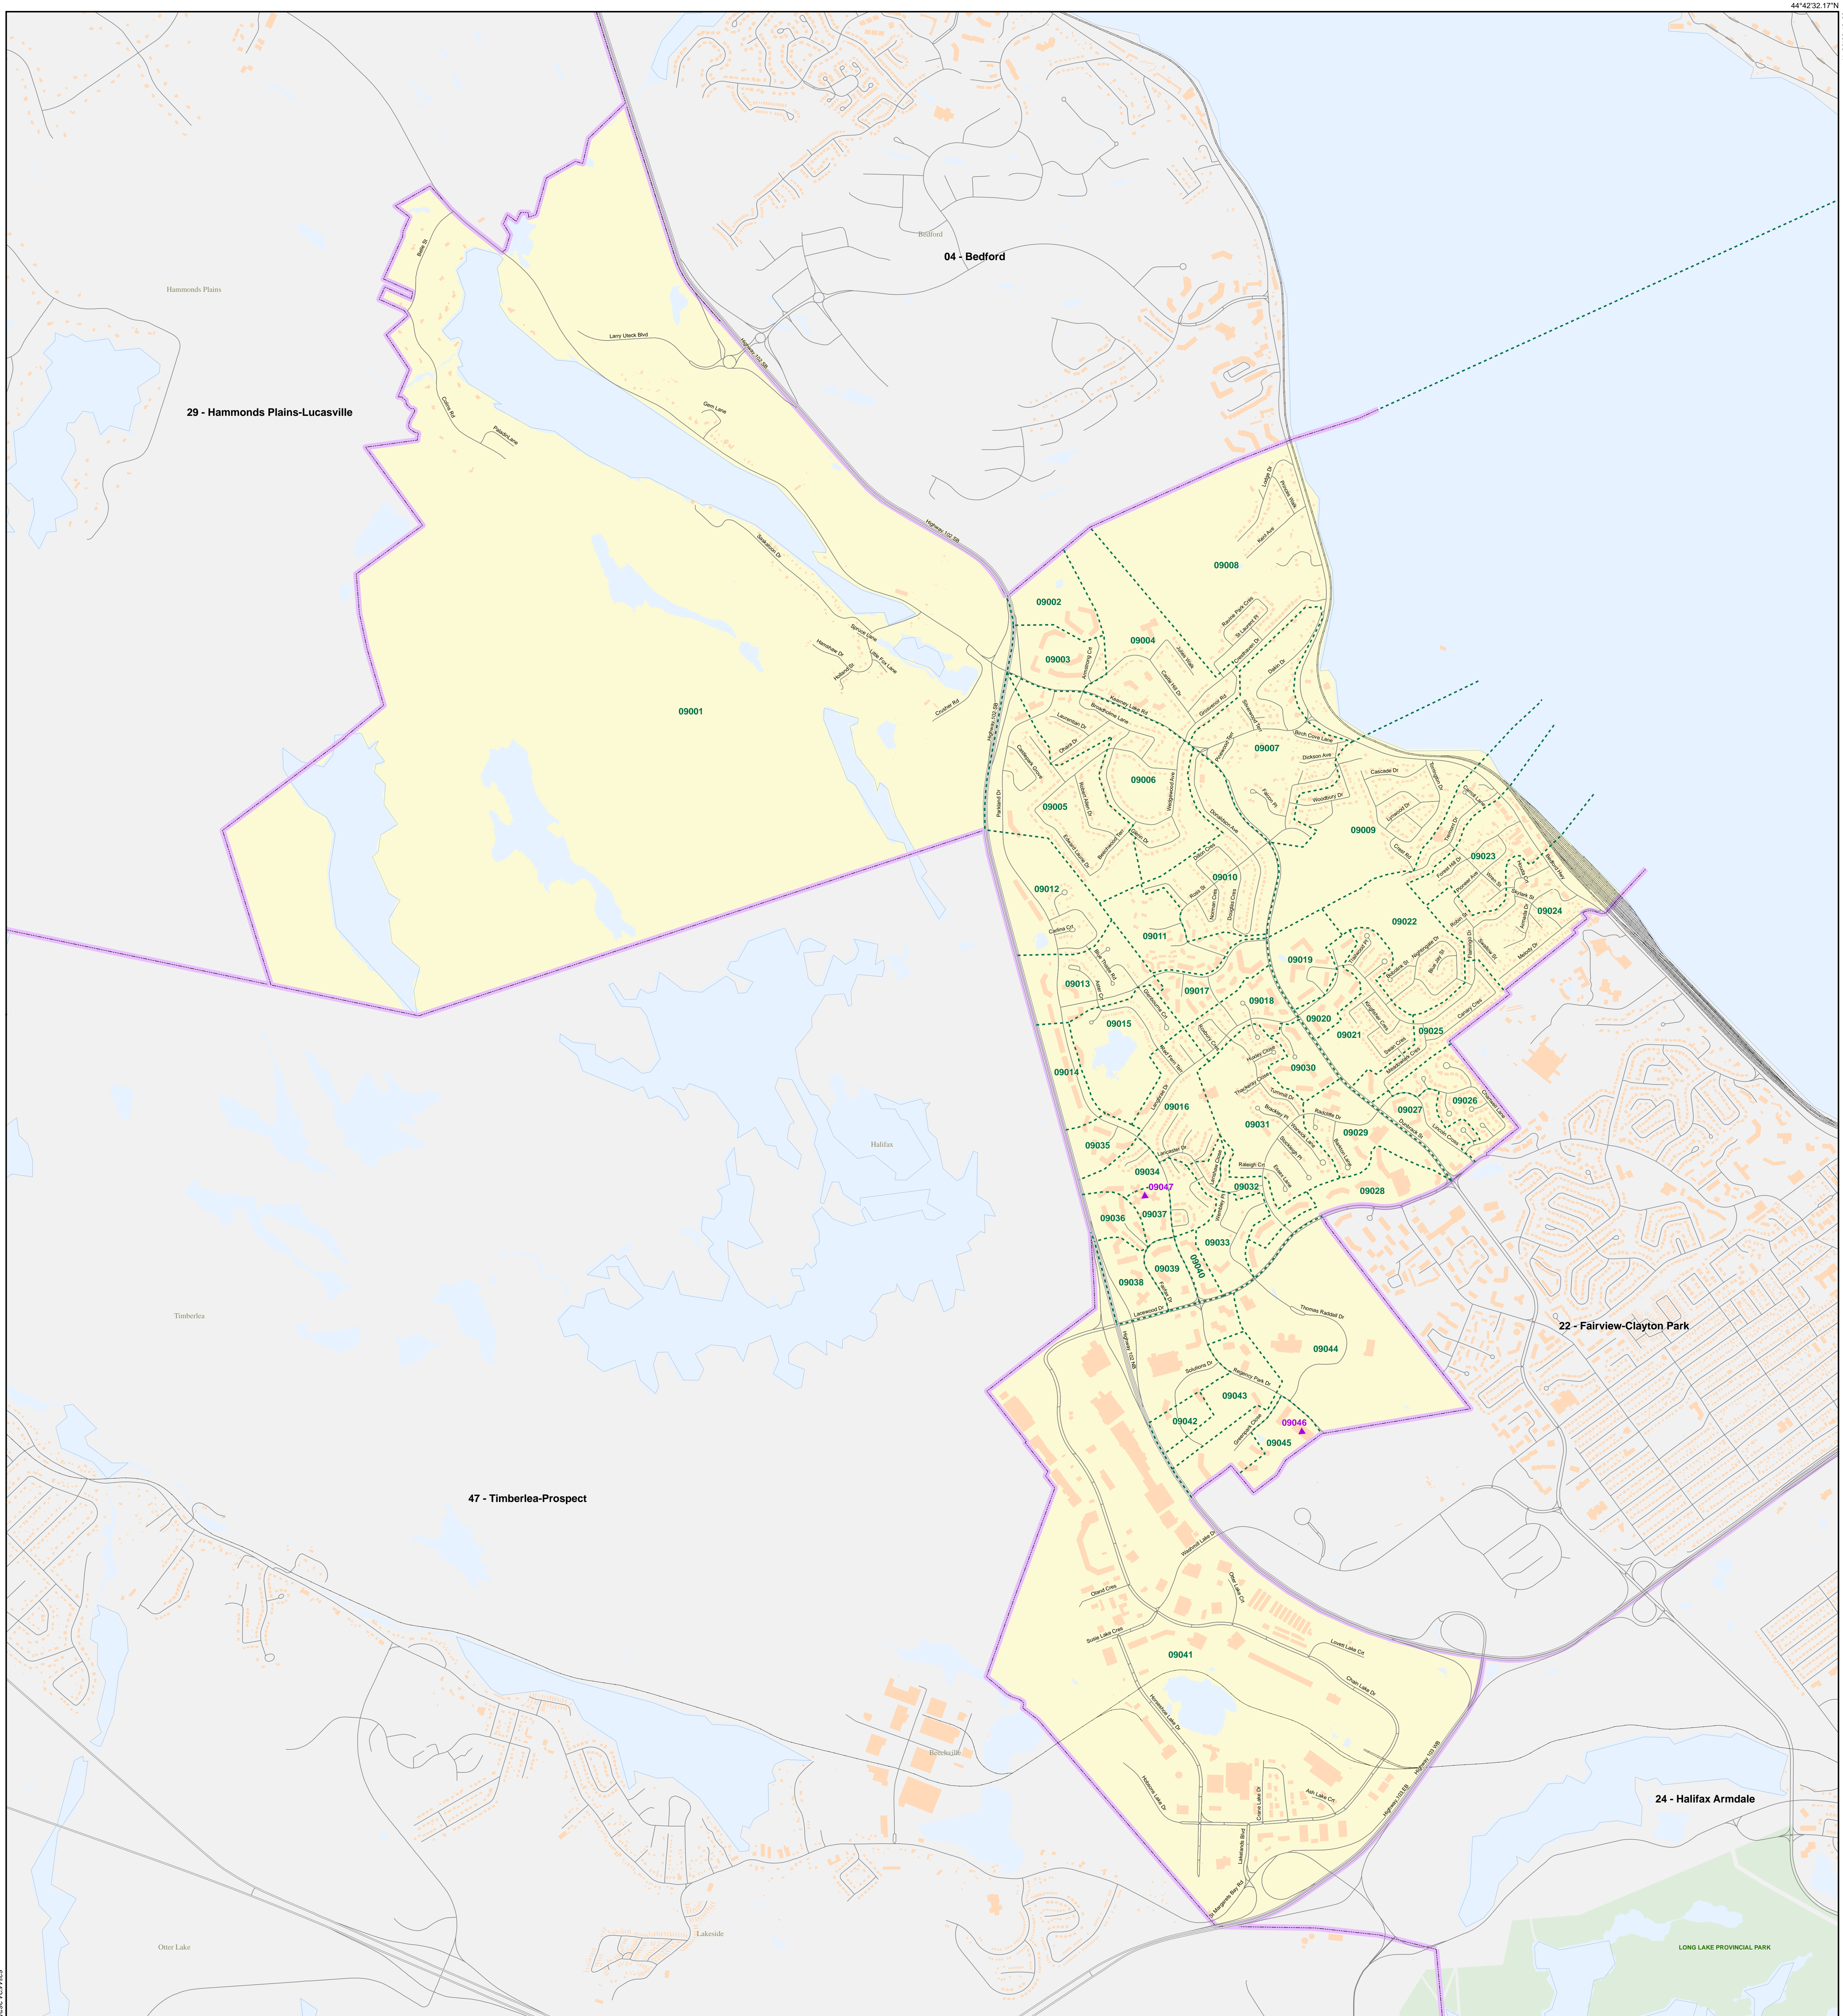

# Electoral District of Clayton Park West

**Legend**

|                                     |                             |
|-------------------------------------|-----------------------------|
| 2012 Electoral District Boundary    | Electoral District          |
| Polling Division Boundary           | Park / Recreational Area    |
| Highway - 100 Series / Trans Canada | Reserve                     |
| Secondary Highway                   | Lake / Ocean                |
| Road                                | Buildings                   |
| County Boundary                     | Individual Polling Division |
| Railway                             |                             |
| Airport                             |                             |
| River                               |                             |

44°38'1.59"N

44°42'32.17"W

ENS, July 16, 2013