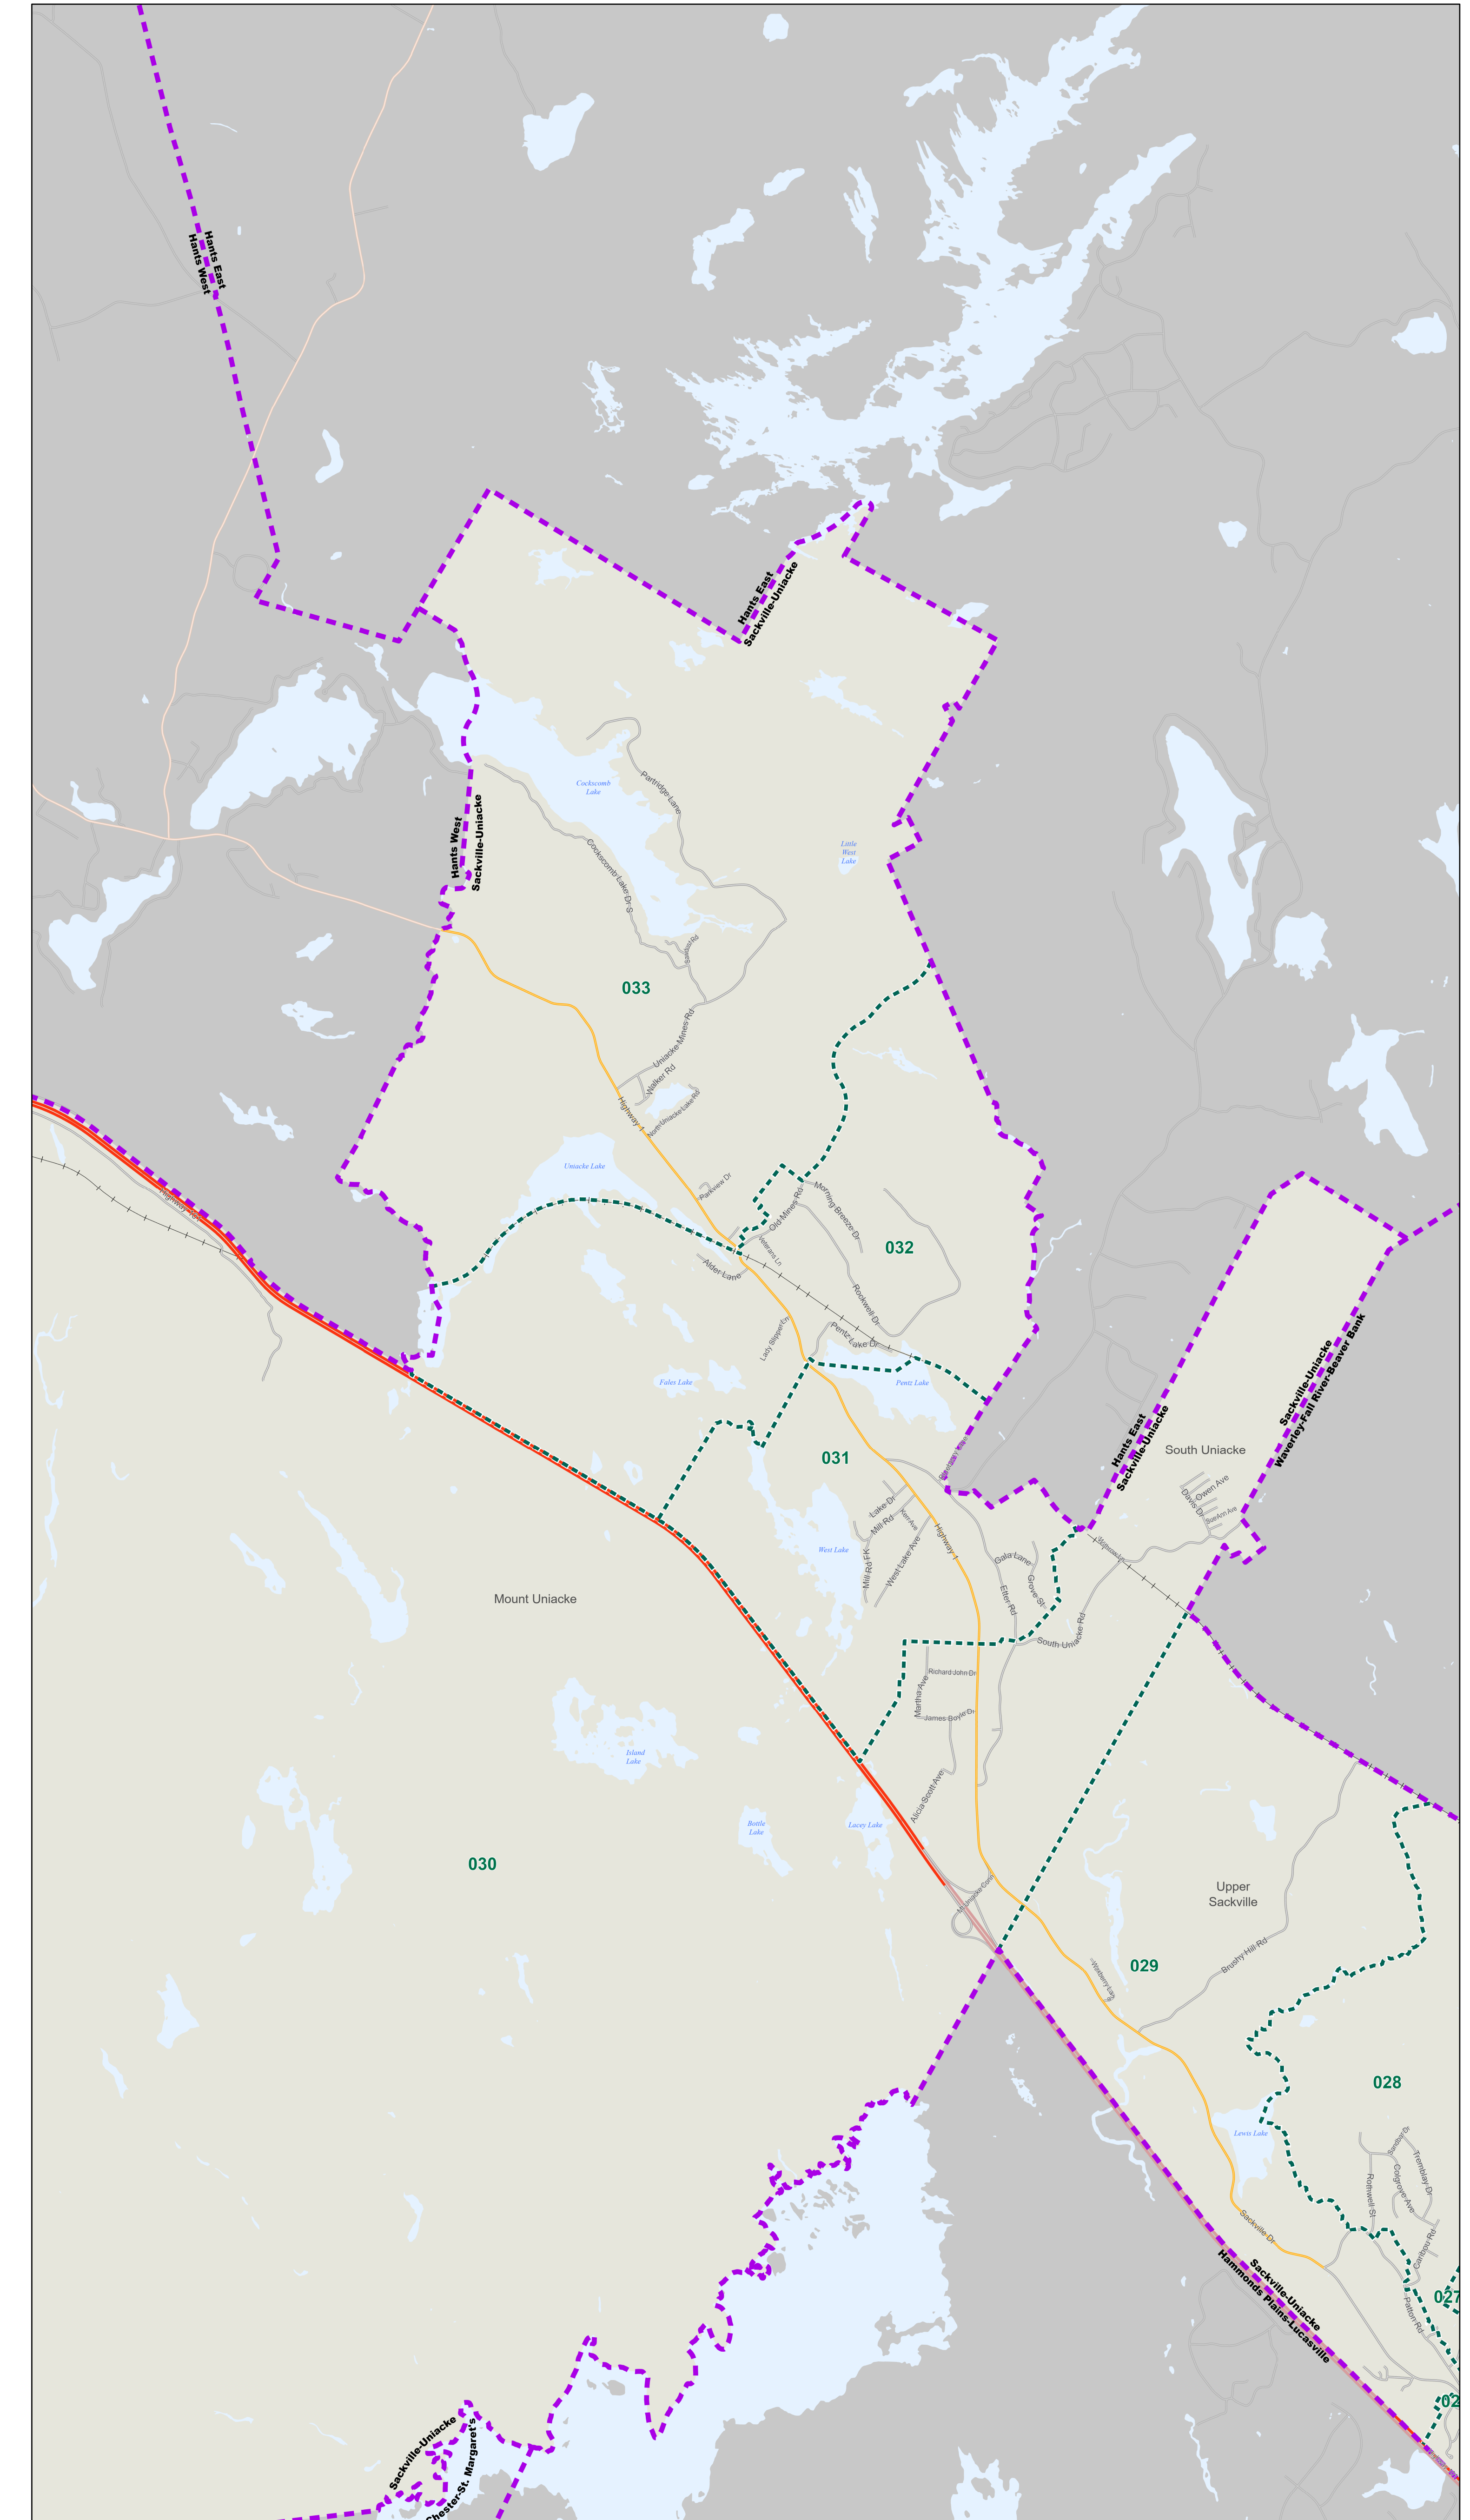

Mount Uniacke Inset - 29,330

1. **Legend**
2. - - - - 2019 Electoral District Boundary
   - - - - - Polling Division Boundary
   - Electoral District
   - ▲ Residential Centre Polling Division
   - 001 Polling Division Number
   - Highway - 100 Series / Trans Canada
   - Secondary Highway
   - Road
   - + — + — Railroad
   - Airport
   - Lake / Ocean
   - Building Footprint