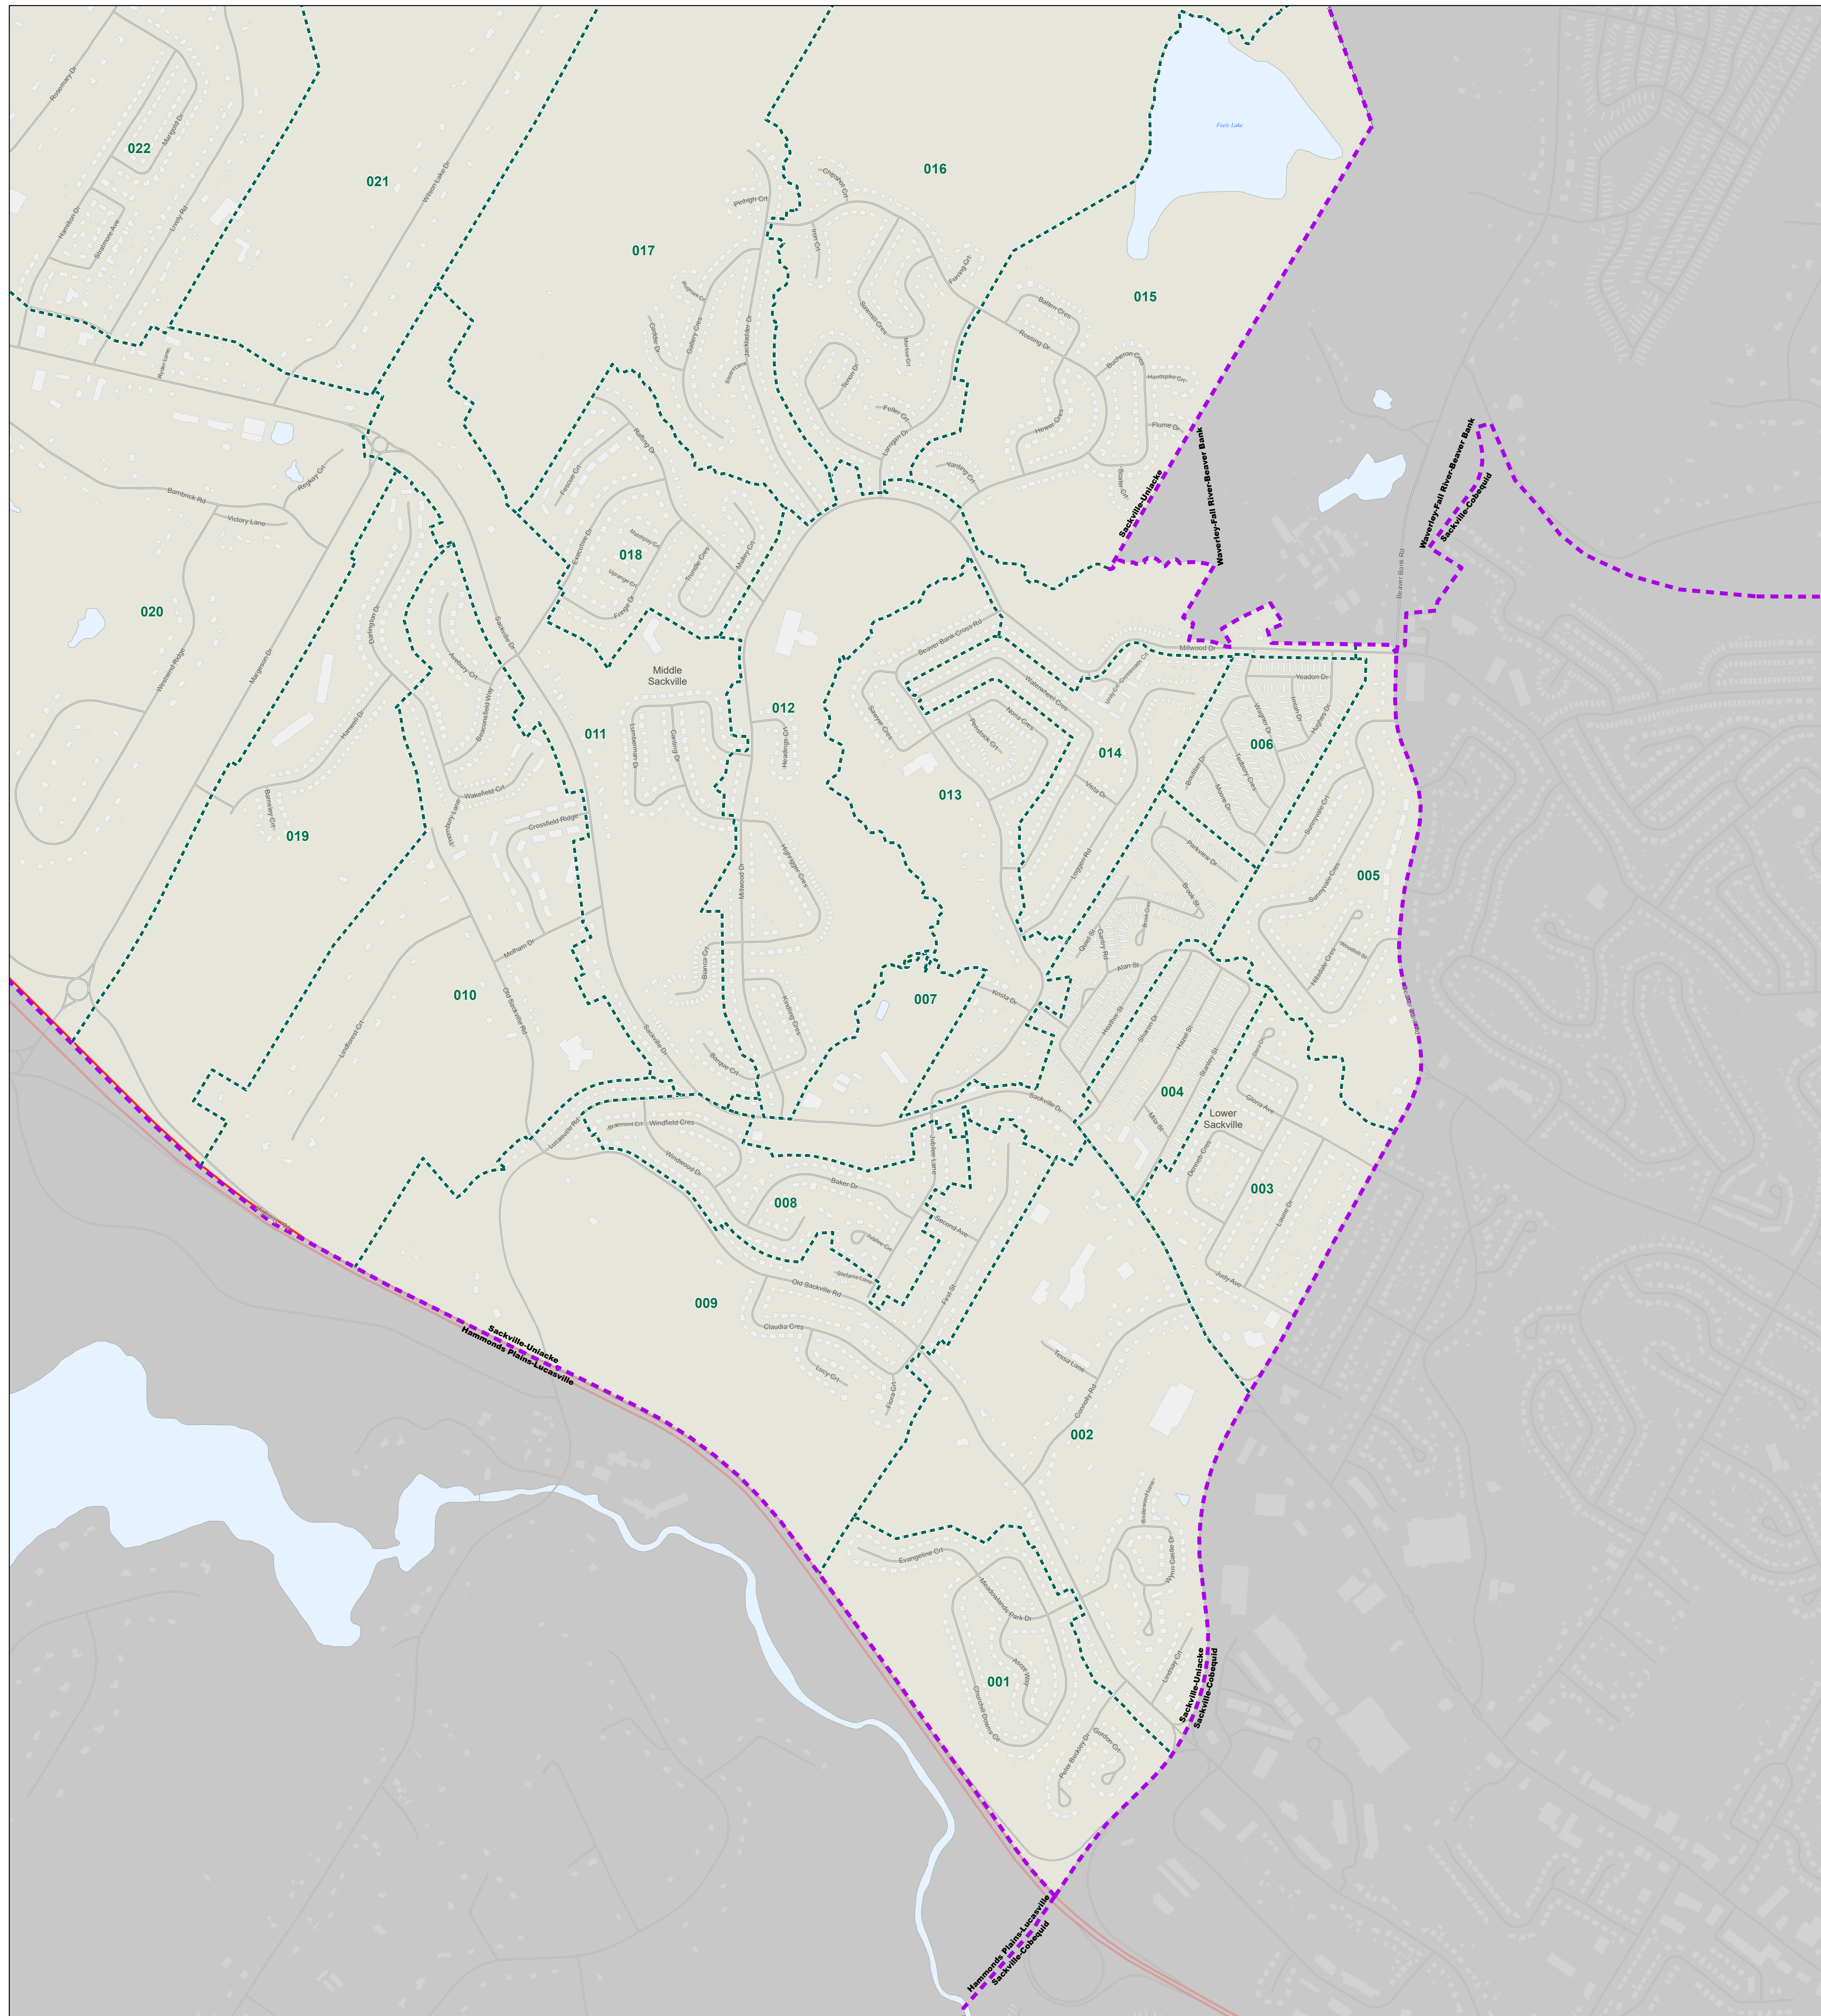

- Legend**
- - - 2019 Electoral District Boundary
  - - - Polling Division Boundary
  - Electoral District
  - ▲ Residential Centre Polling Division
  - 001 Polling Division Number
  - Highway - 100 Series / Trans Canada
  - Secondary Highway
  - Road
  - Railroad
  - Airport
  - Lake / Ocean
  - Building Footprint

**Provincial Electoral Map Series - 2026**  
 The electoral district names and boundaries are based on amendments to the House of Assembly Act as passed through Bill No.203, House of Assembly Act (amended), Chapter 32 of the Acts of 2026: An Act to Amend Chapter 1 (1992 Supplement) of the Revised Statutes, 1991, the House of Assembly Act.  
 NAD83 (CSRS) / UTM Zone 20N  
 Base Mapping Source: Service Nova Scotia, Department of Natural Resources  
 Produced by: Elections Nova Scotia  
 Version Date: April 9, 2026

Sackville Inset - 5,810

Mount Uniacke Inset - 29,330

- Legend**
- - - 2026 Electoral District Boundary
  - - - Polling Division Boundary
  - Electoral District
  - ▲ Residential Centre Polling Division
  - 001 Polling Division Number
  - Highway - 100 Series / Trans Canada
  - Secondary Highway
  - Road
  - + + + Railroad
  - Airport
  - Lake / Ocean
  - Building Footprint