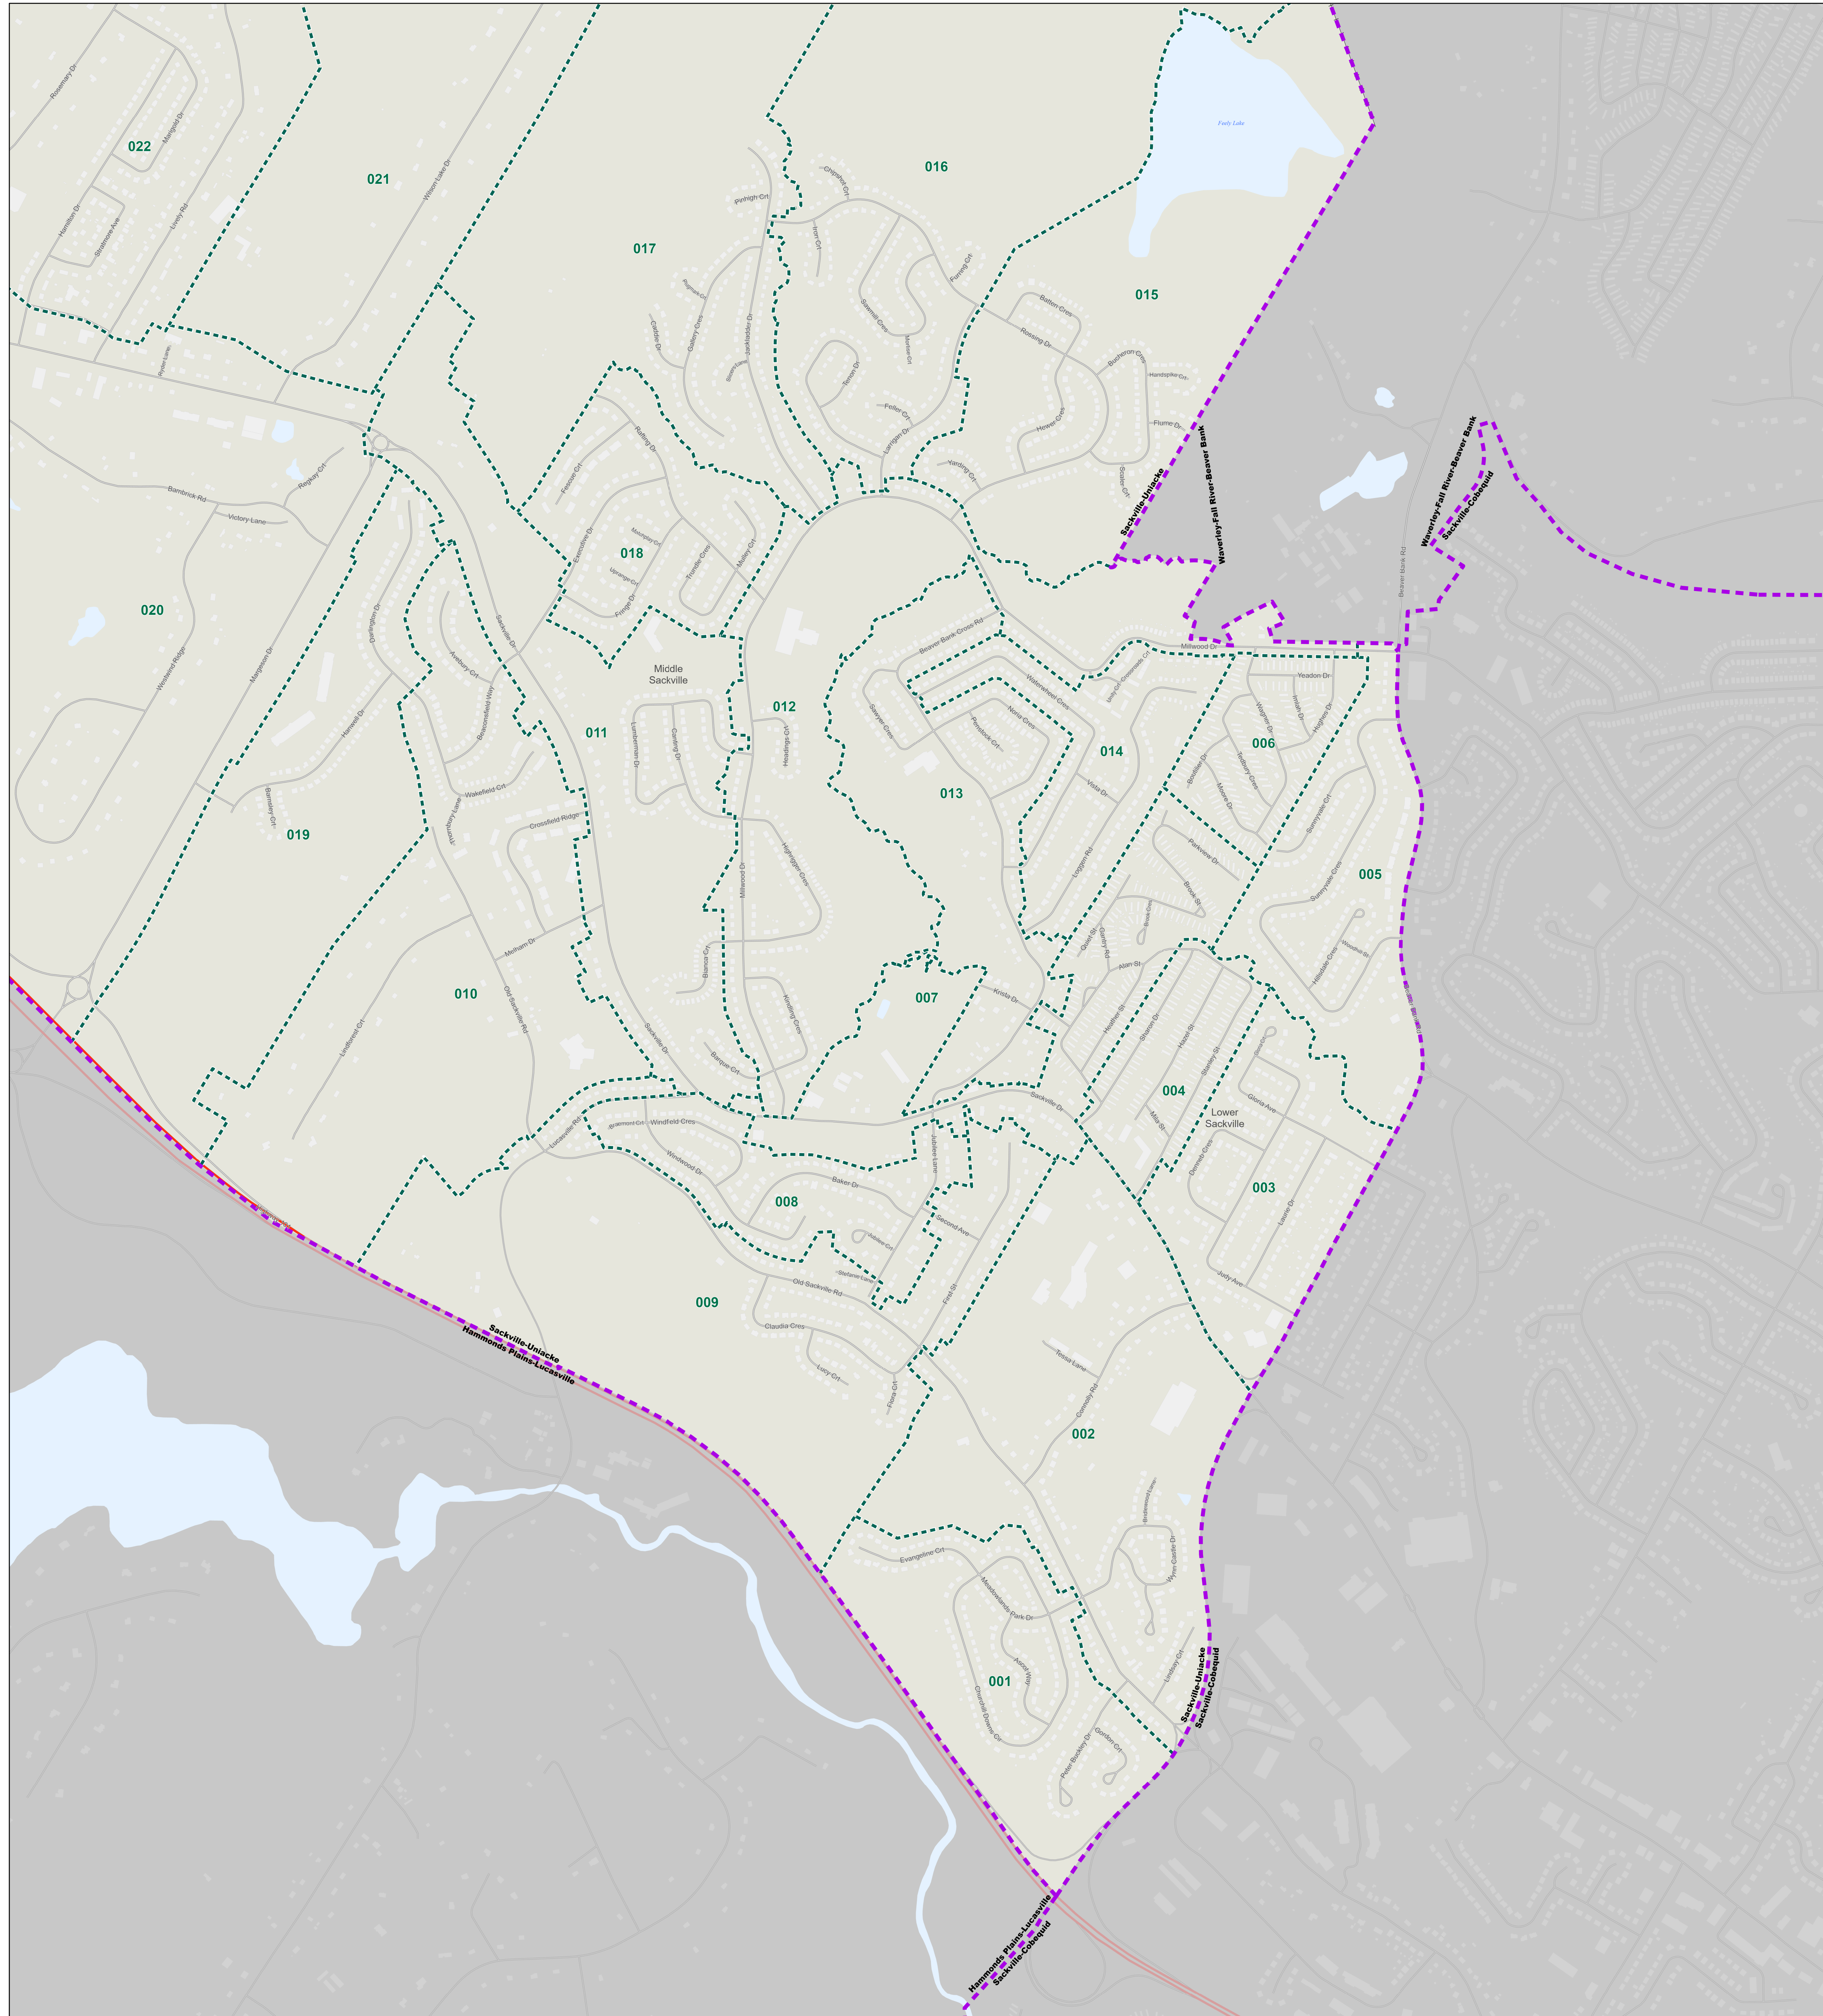

Electoral District of Sackville-Uniacke Inset Map

Sackville Inset - 5,810