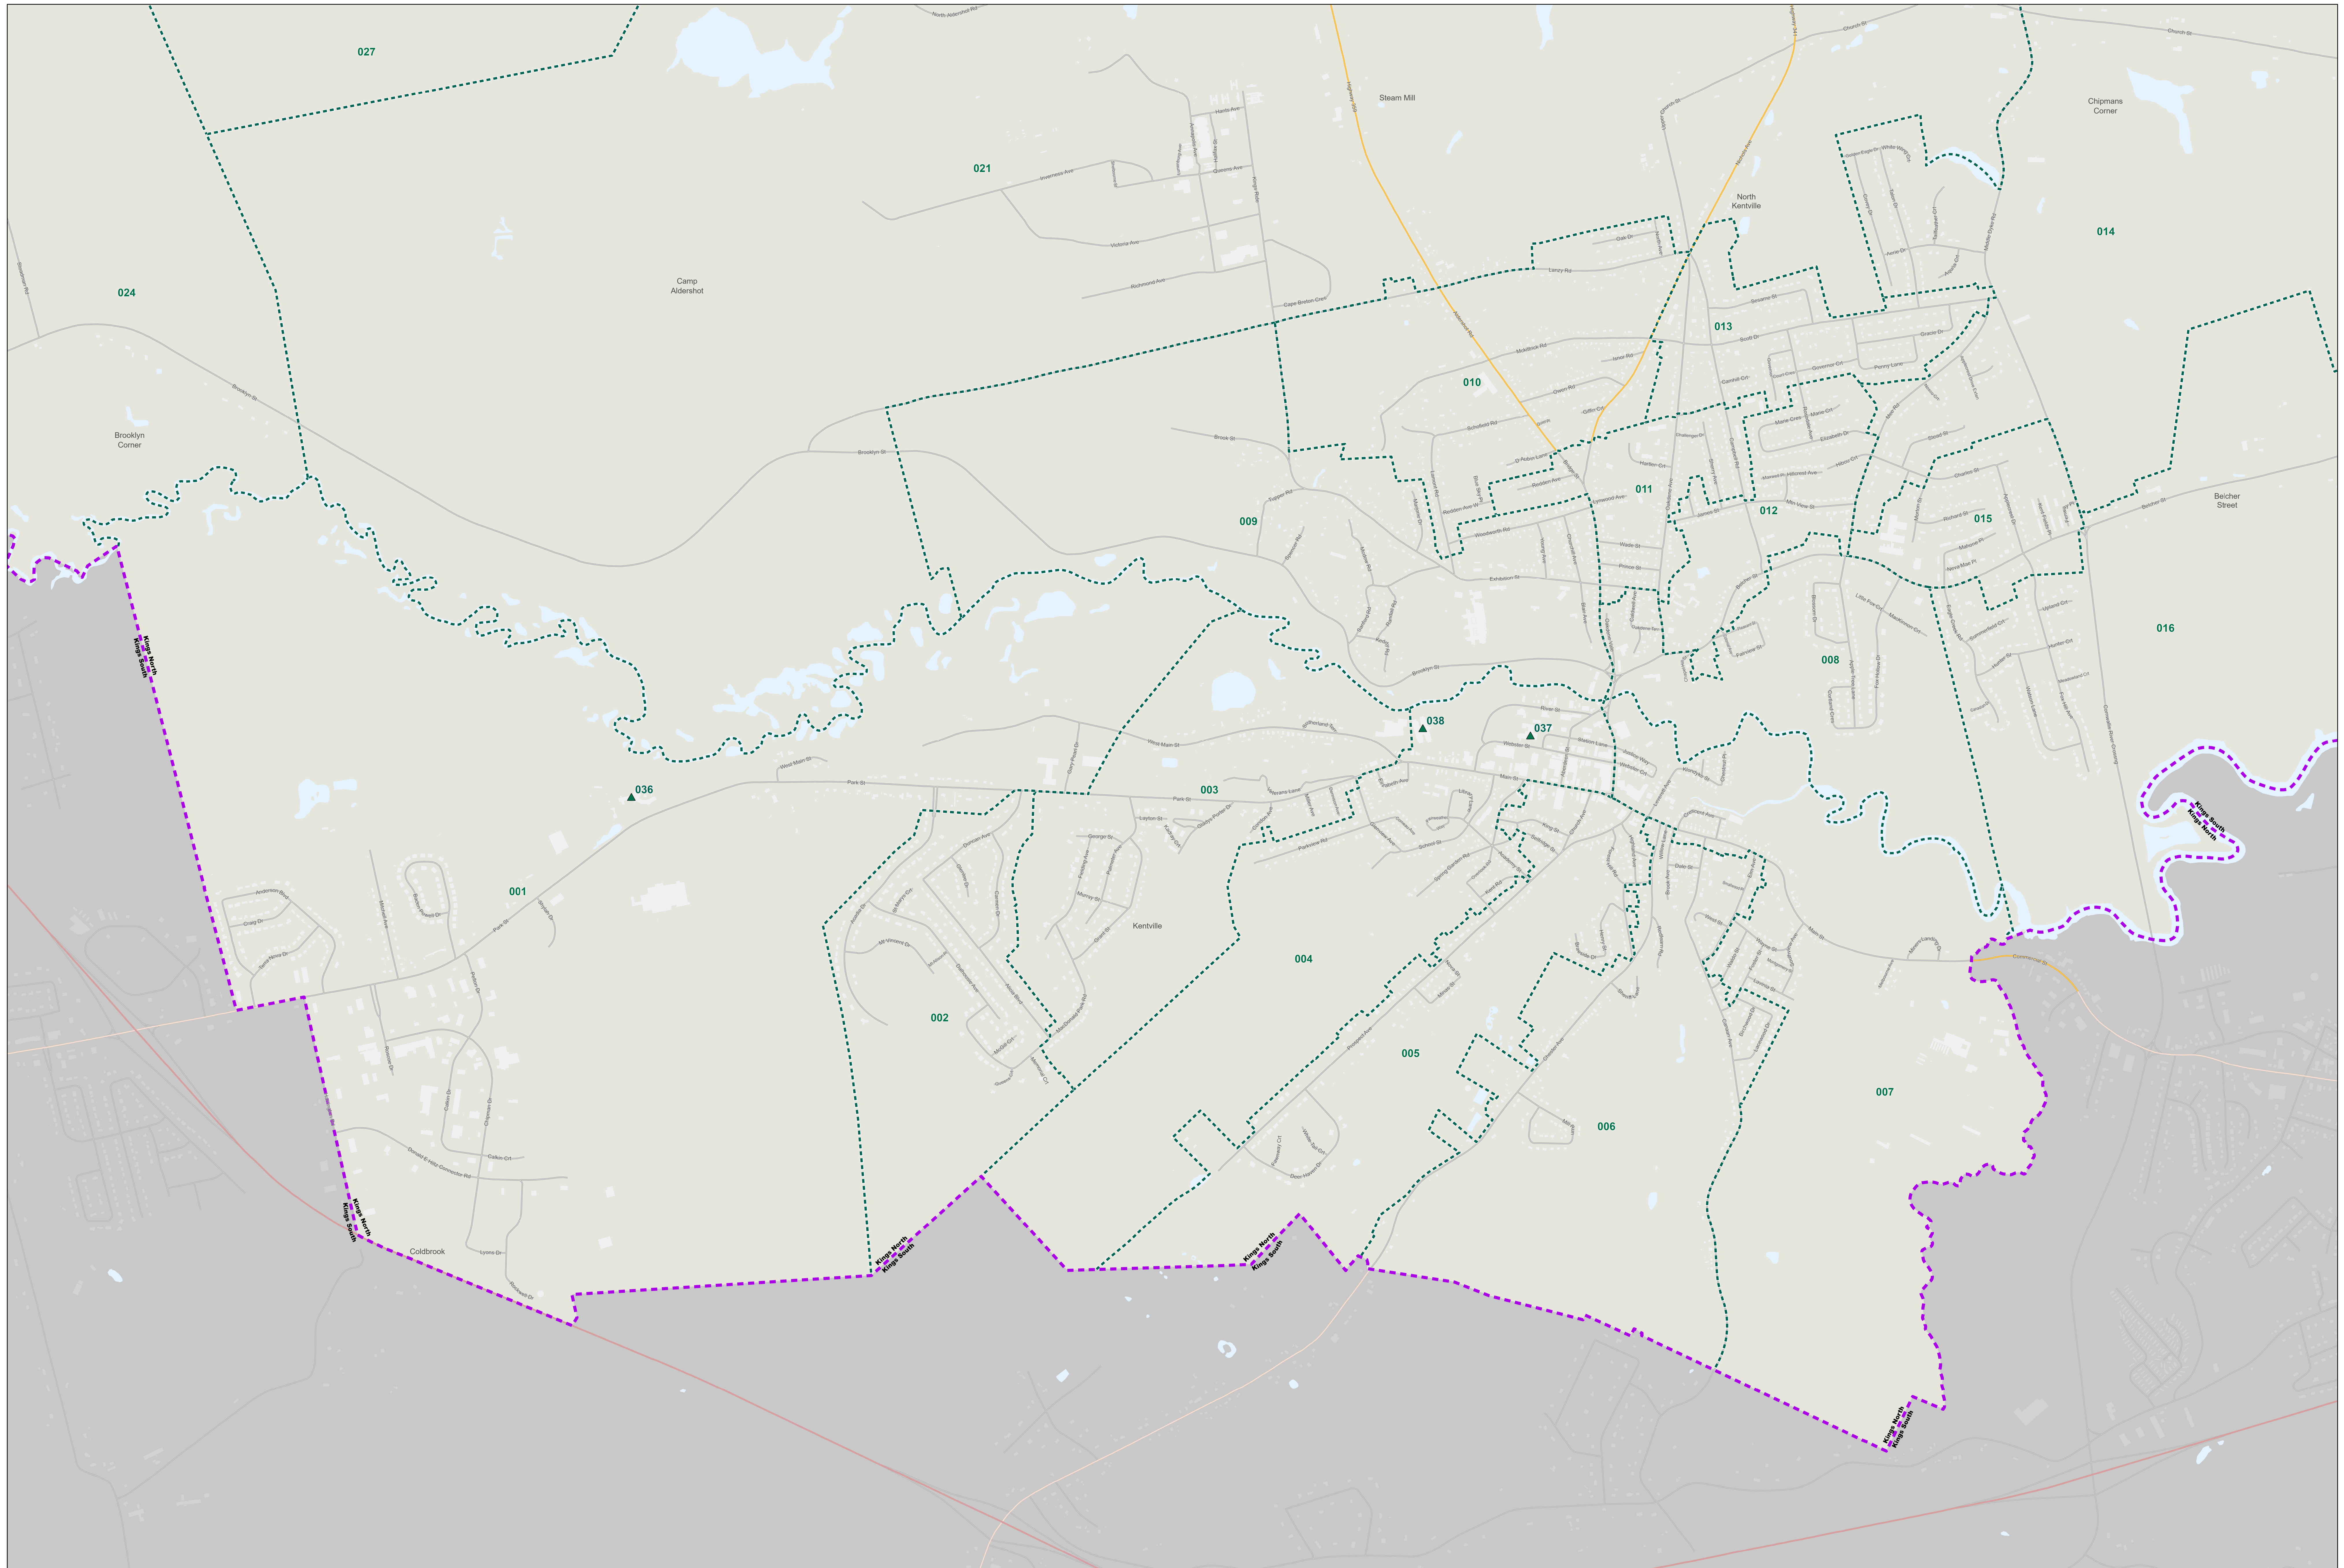

35 - Electoral District of Kings North Inset Map

Kentville Inset - 8,030

1. **Legend**
2. - - - - 2019 Electoral District Boundary
   - - - - - Polling Division Boundary
   - Electoral District
   - ▲ Residential Centre Polling Division
   - 001 Polling Division Number
   - Highway - 100 Series / Trans Canada
   - Secondary Highway
   - Road
   - + + + Railroad
   - Airport
   - Lake / Ocean
   - Building Footprint