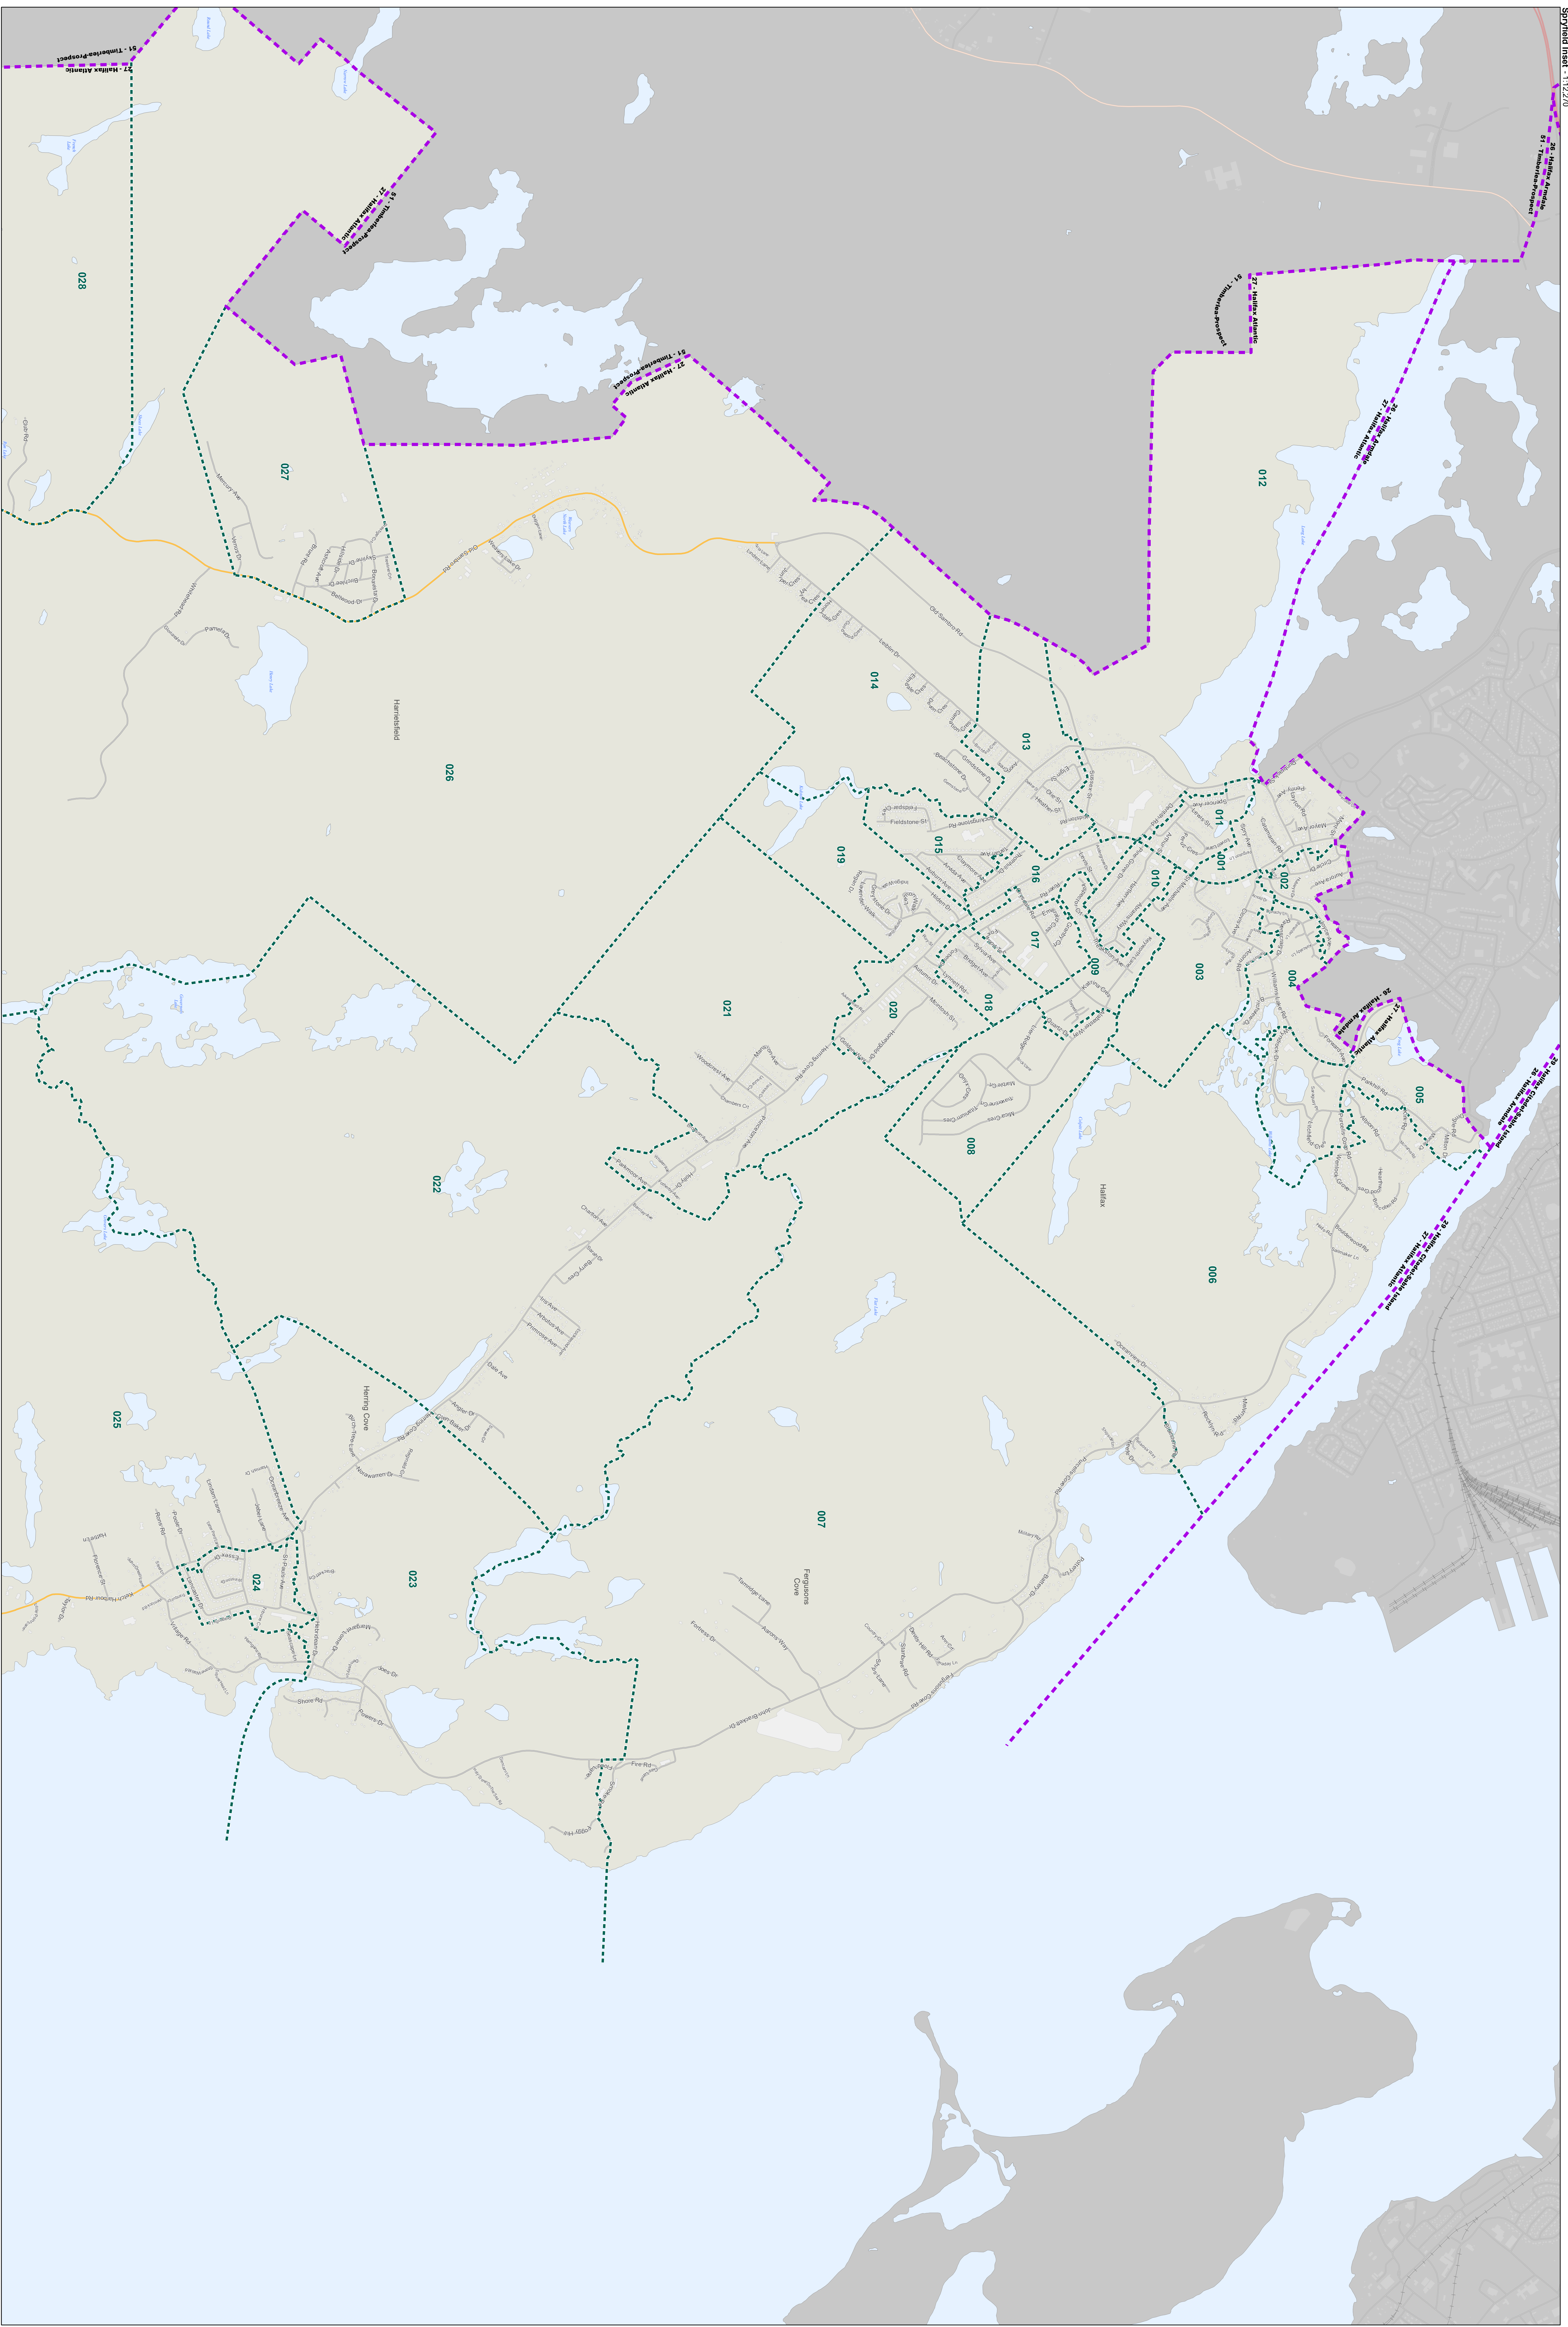

27 - Electoral District of Halifax Atlantic
Inset Map

Legend

- 2019 Electoral District Boundary
- 2019 Polling Division Boundary
- Electoral District
- Residential Census Polling Division
- Polling Division Number
- Highway - 100 Series / Trans Canada
- Secondary Highway
- Road
- Railway
- Airport
- Lake / Ocean
- Building Footprint