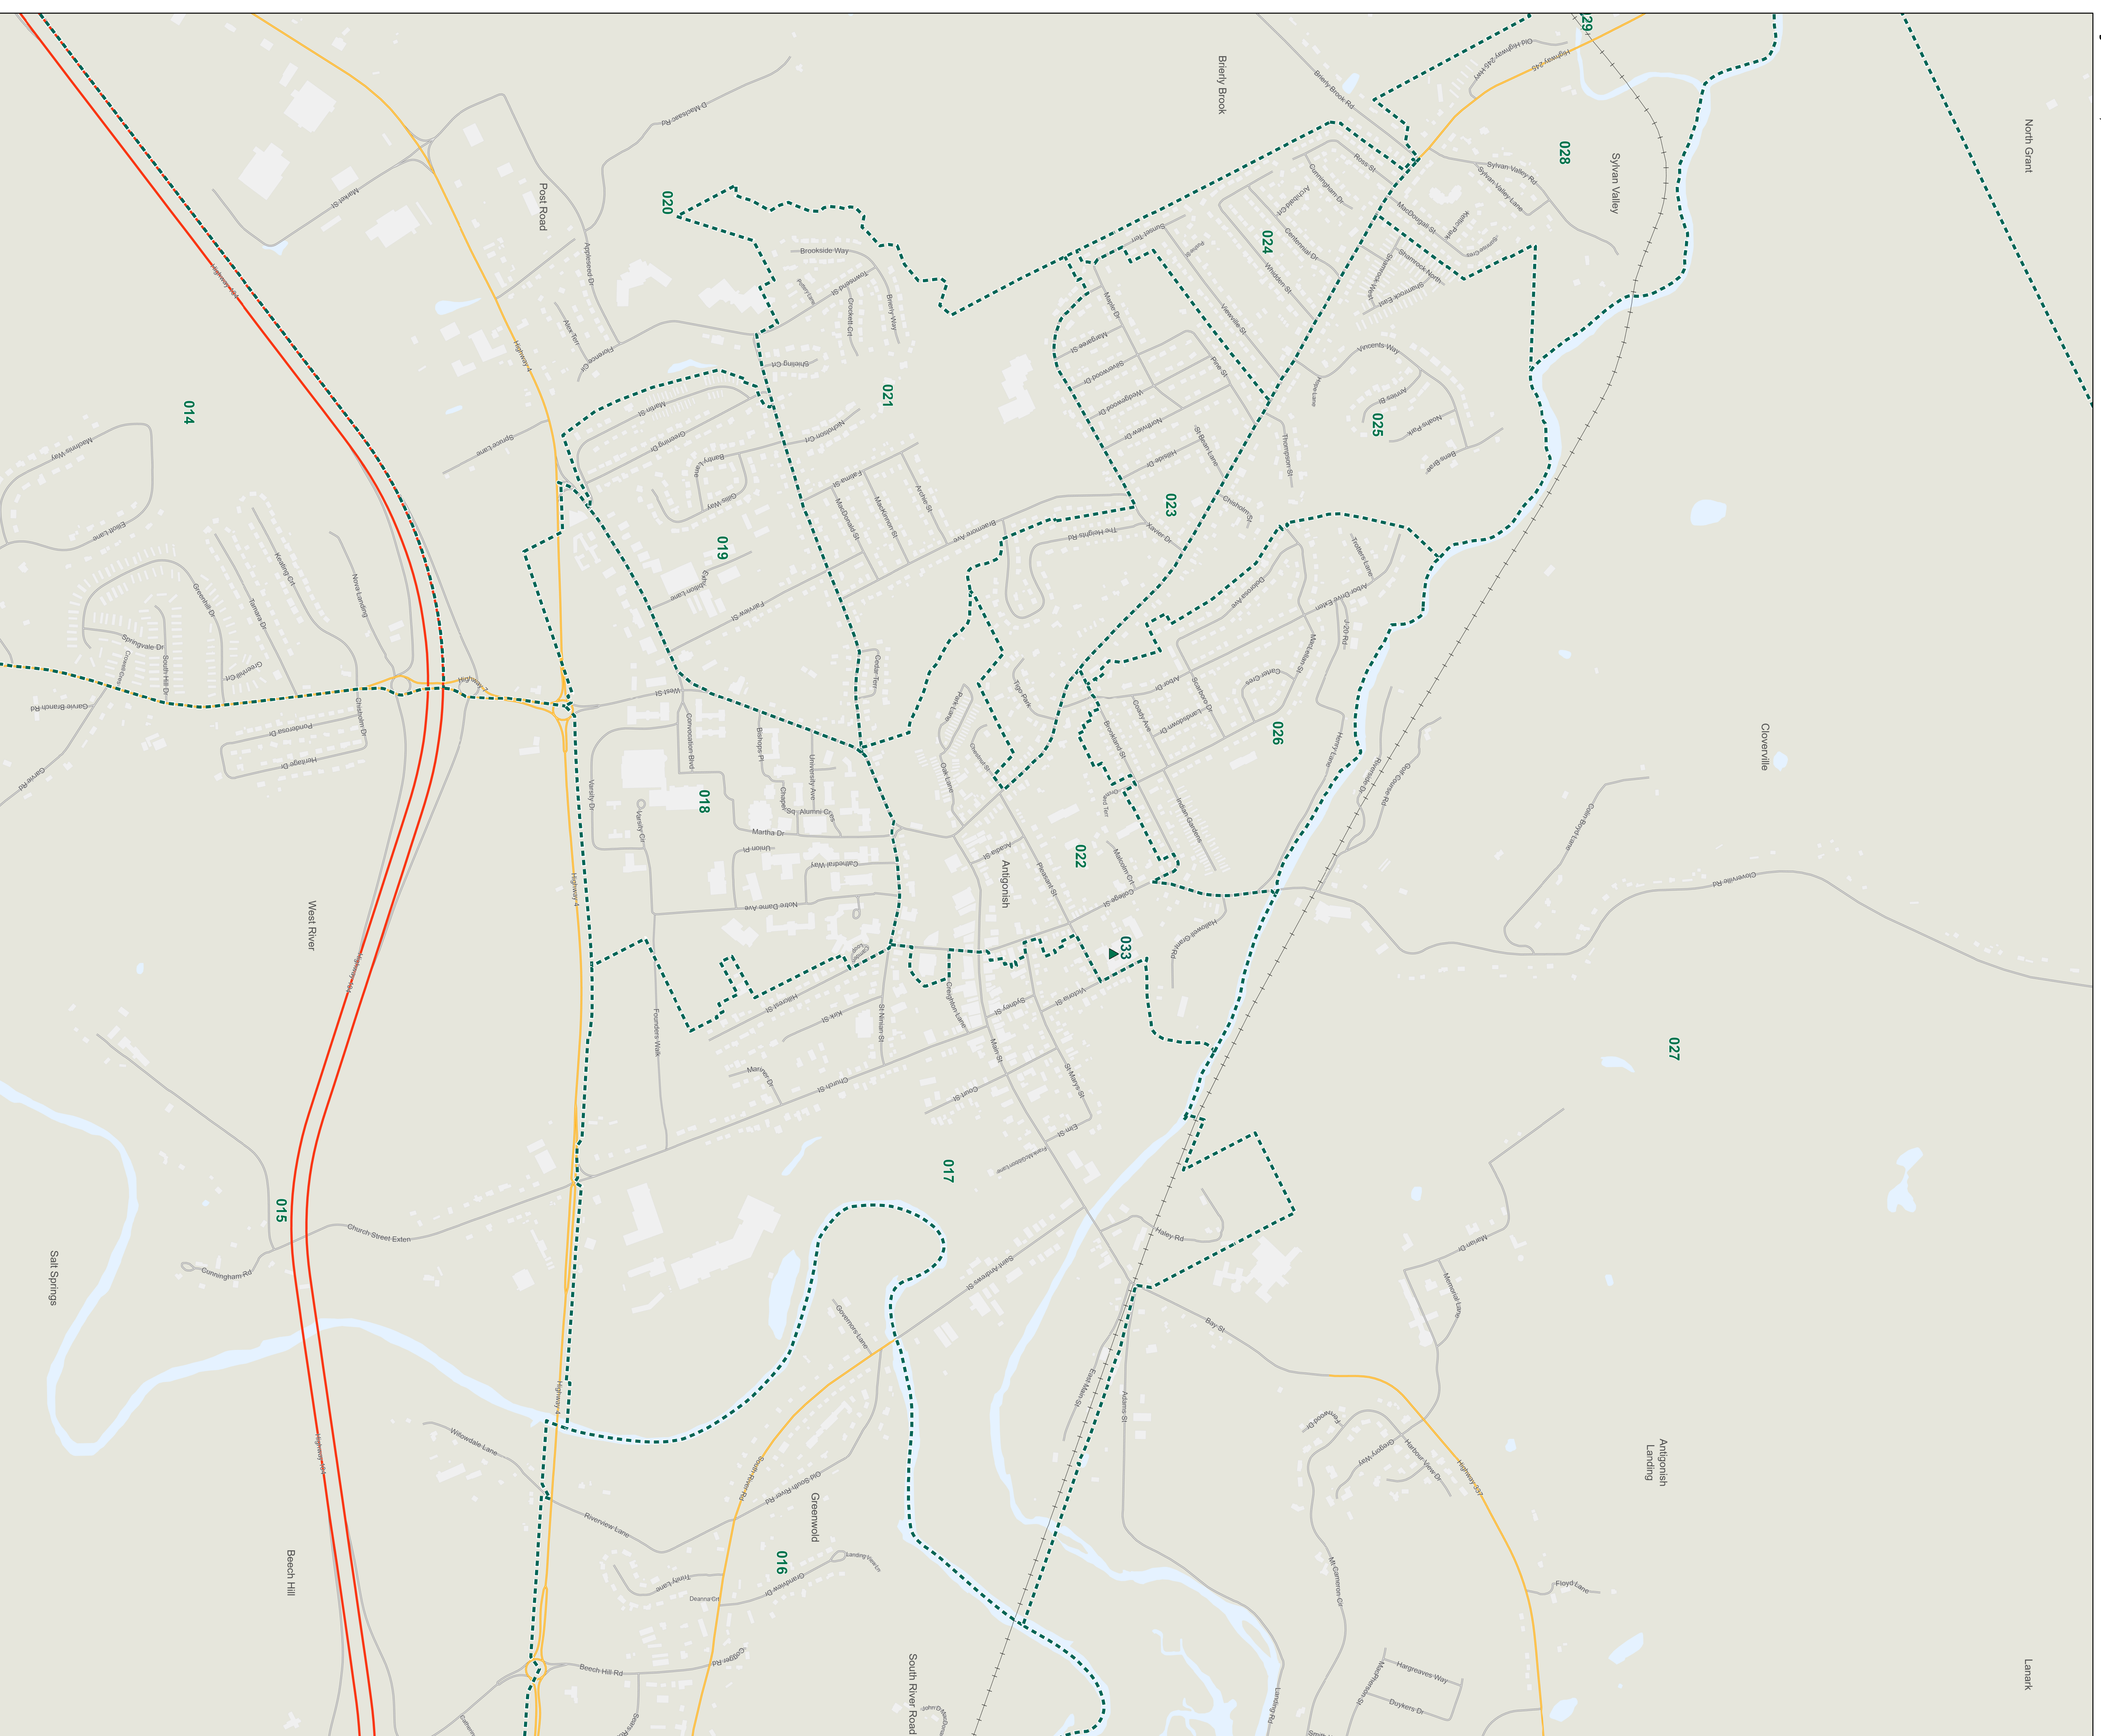

Electoral District of Antigonish
Inset Map

Antigonish Inset - 6,520

Promet-ation Inset - 6,520