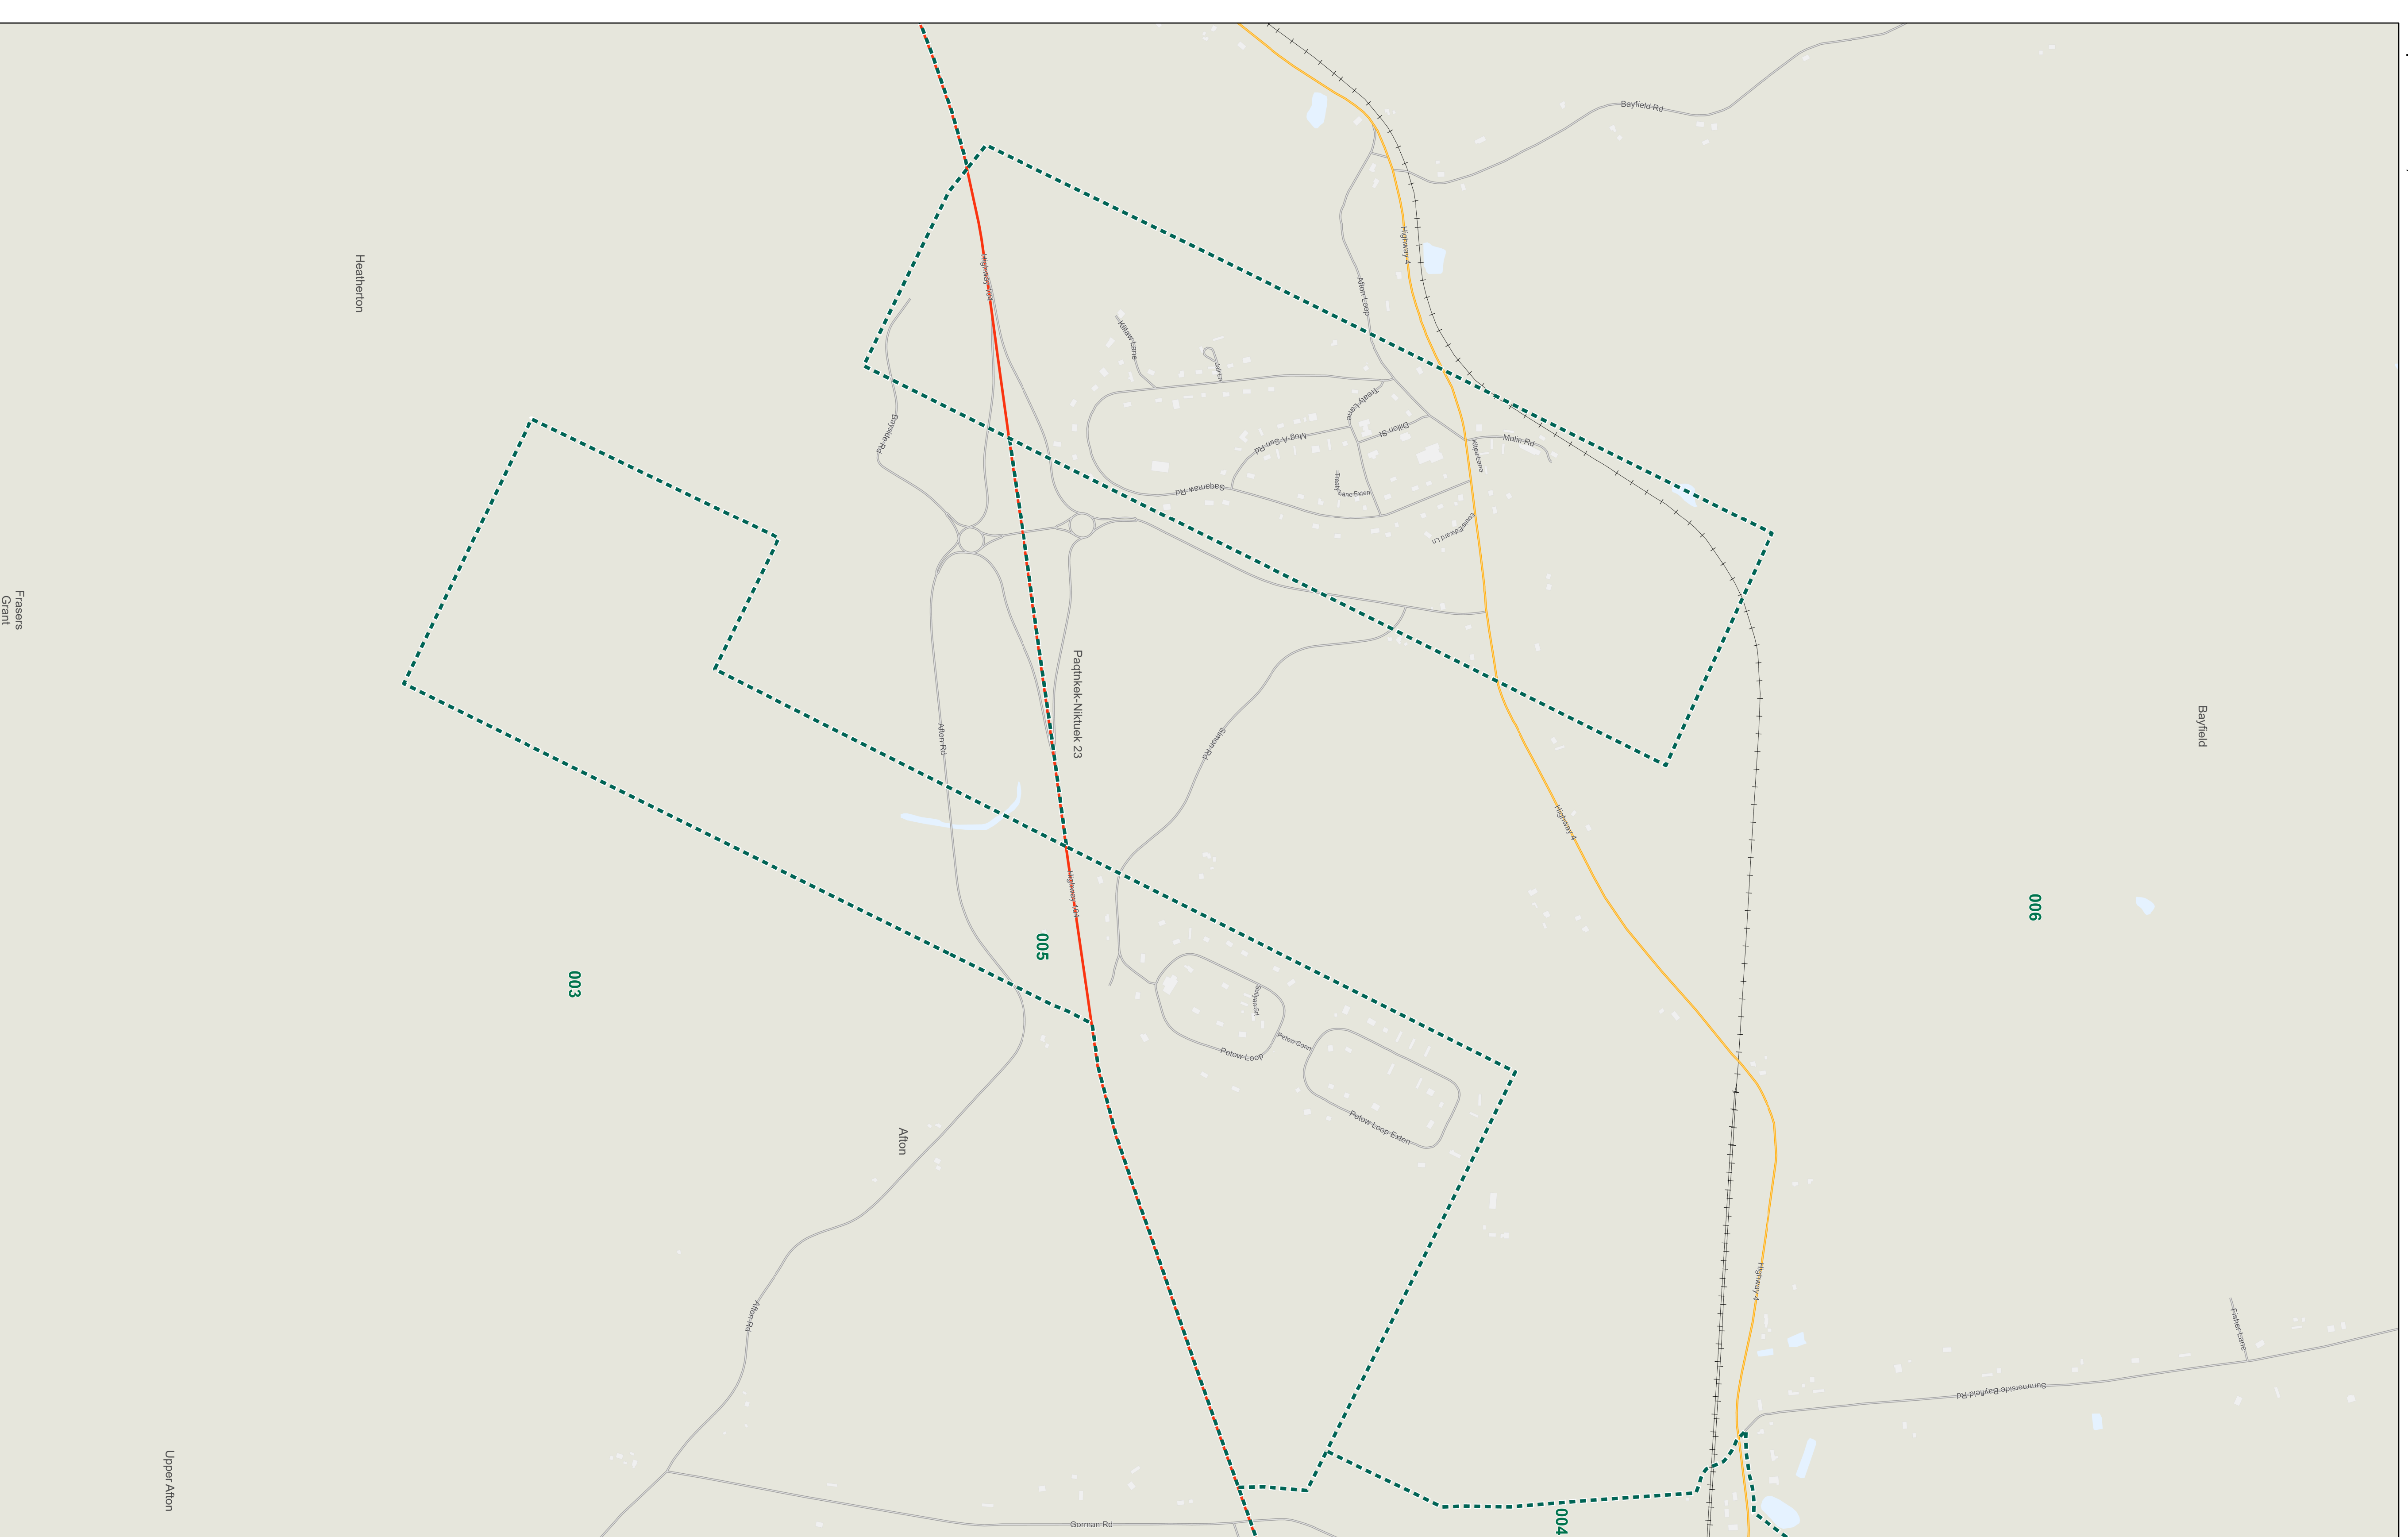

1. **Legend**
2. 2018 Electoral District Boundary
   - Polling Division Boundary
   - Electoral District
   - Residential Core Polling Division
   - 001 Polling Division Number
   - Highway - 100 Series / Trans Canada
   - Secondary Highway
   - Road
   - Railroad
   - Airport
   - Lake / Ocean
   - Building Footprint

Provincial Electoral Map Series - 2026