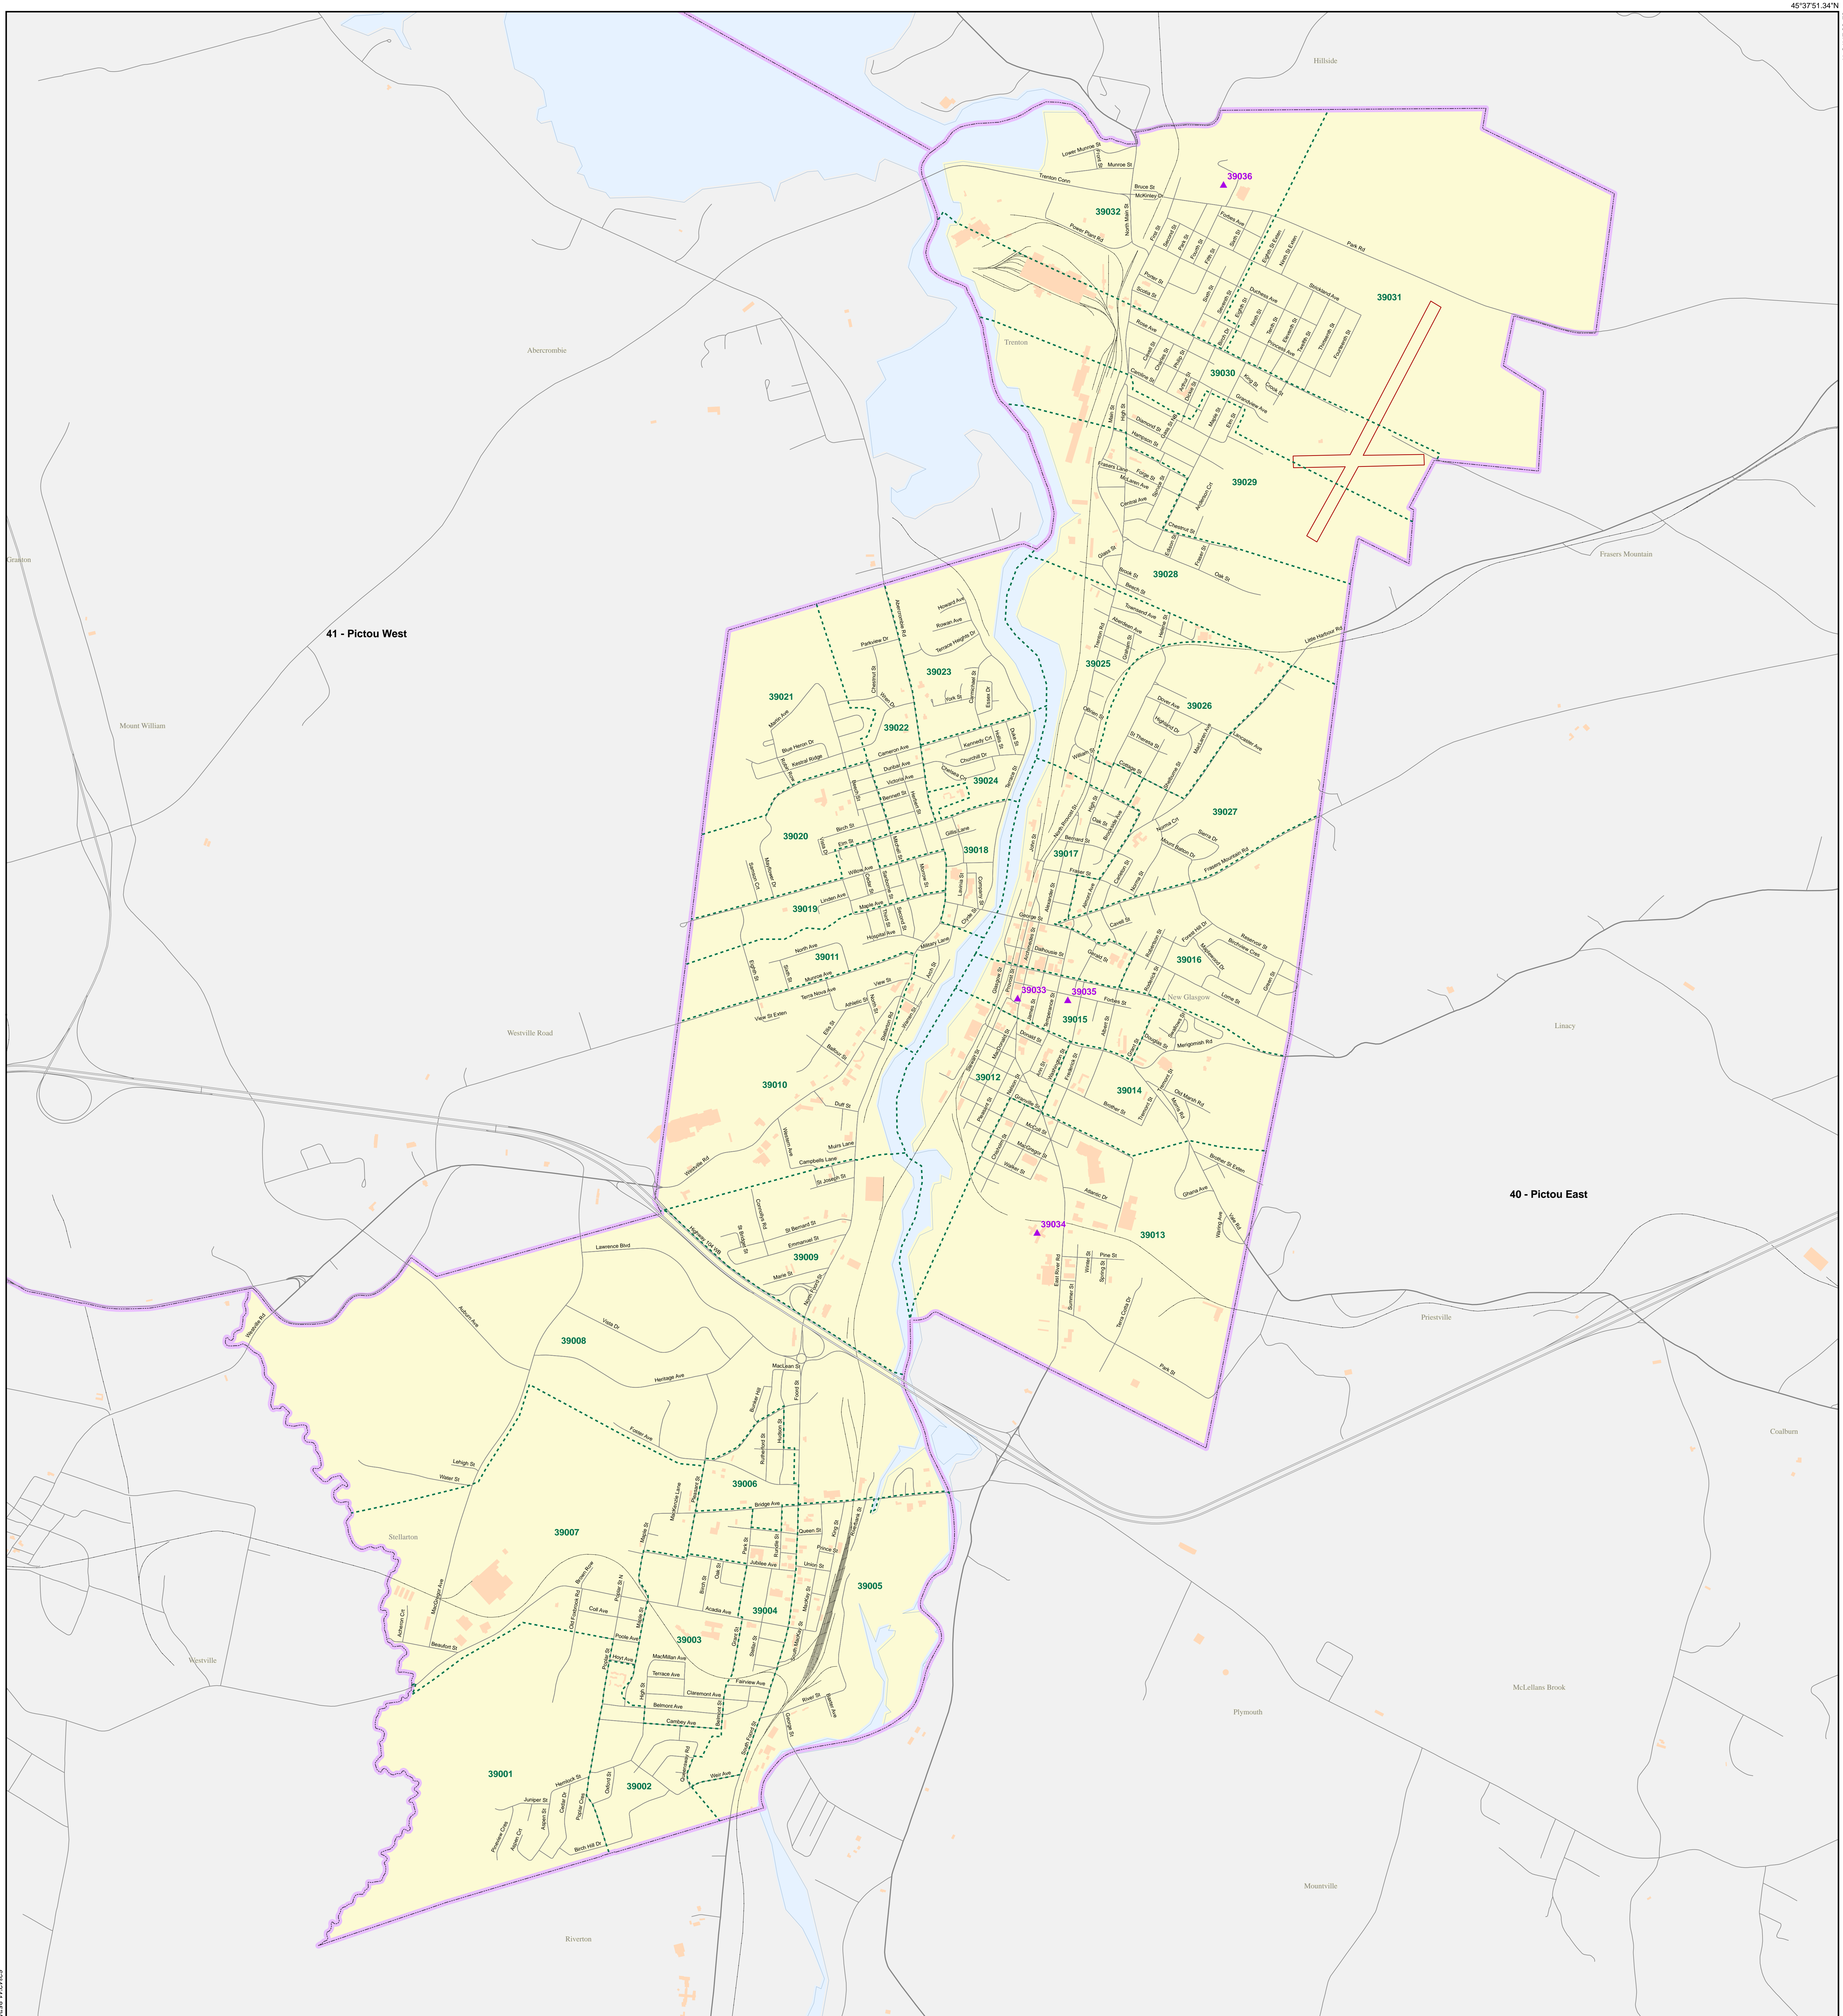

Electoral District of Pictou Centre

45°32'20.32"N

ENS, July 16, 2013